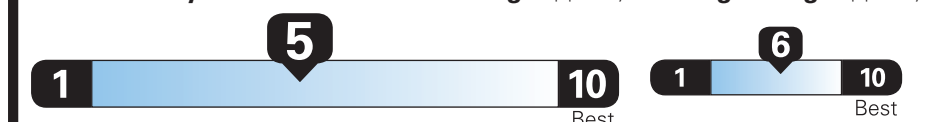

Fuel Economy & Greenhouse Gas Rating (tailpipe only) **Smog Rating** (tailpipe only)

This vehicle emits 387 grams CO₂ per mile. The best emits 0 grams per mile (tailpipe only). Producing and distributing fuel also create emissions; learn more at fueleconomy.gov.

Actual results will vary for many reasons, including driving conditions and how you drive and maintain your vehicle. The average new vehicle gets 28 MPG and costs $9,750 to fuel over 5 years. Cost estimates are based on 15,000 miles per year at $3.60 per gallon. MPGe is miles per gasoline gallon equivalent. Vehicle emissions are a significant cause of climate change and smog.

fueleconomy.gov

Calculate personalized estimates and compare vehicles

Smartphone QR Code™

GOVERNMENT 5-STAR SAFETY RATINGS

Overall Vehicle Score ★★★★★

Based on the combined ratings of frontal, side and rollover. Should ONLY be compared to other vehicles of similar size and weight.

Frontal Crash	Driver Passenger	★★★★★

Based on the risk of injury in a frontal impact. Should ONLY be compared to other vehicles of similar size and weight.

Side Crash	Front seat Rear seat	★★★★★

Based on the risk of injury in a side impact.

Rollover ★★★★★

Based on the risk of rollover in a single-vehicle crash.

Star ratings range from 1 to 5 stars (★★★★★), with 5 being the highest.

Source: National Highway Traffic Safety Administration (NHTSA).

www.safercar.gov or 1-888-327-4236