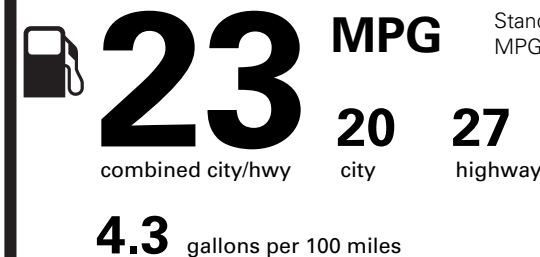

SAFETY/SECURITY

- ADVANCETRAC™ WITH RSC®
- AIRBAG-DRIVER/PASS KNEE
- AIRBAGS - DUAL STAGE FRONT
- AIRBAGS - FRONT SEAT MOUNTED SIDE IMPACT
- AIRBAGS - SAFETY CANOPY®
- INDIV TIRE PRESS MONIT SYS
- LATCH CHILD SAFETY SYSTEM
- PERIMETER ALARM
- PERSONAL SAFETY SYSTEM™
- SOS POST-CRASH ALERT SYST™

WARRANTY

- 3YR/36,000 BUMPER / BUMPER
- 5YR/60,000 POWERTRAIN
- 5YR/60,000 ROADSIDE ASSIST

INCLUDED ON THIS VEHICLE

(MSRP)

EQUIPMENT GROUP 250A

OPTIONAL EQUIPMENT/OTHER

2024 MODEL YEAR	
STAR WHITE MET TRI-COAT	795.00
P275/45R21 A/S BSW TIRES	
FLR LNERS/CARPET MATS:RWS 1&2	200.00
2ND RW SPLT BENCH W/E-Z ENTRY	NO CHARGE
50 STATE EMISSIONS	NO CHARGE
CLASS IV TRAILER TOW PACKAGE	545.00
4G LTE WI-FI HOTSPOT CREDIT	- 20.00
360-DEGREE CAMERA CREDIT	- 500.00
21" ALUMINUM WHEELS	695.00
FRONT LICENSE PLATE BRACKET	NO CHARGE

PRICE INFORMATION

BASE PRICE	$48,455.00
TOTAL OPTIONS/OTHER	1,715.00
TOTAL VEHICLE & OPTIONS/OTHER	50,170.00
DESTINATION & DELIVERY	1,595.00
TOTAL BEFORE DISCOUNTS	51,765.00
ST LINE 4WD DISC	- 750.00
TOTAL SAVINGS	- 750.00

EPA DOT Fuel Economy and Environment

Gasoline Vehicle

Fuel Economy

Standard SUVs range from 13 to 102 MPG. The best vehicle rates 140 MPGe.

You spend **$2,000**

more in fuel costs over 5 years compared to the average new vehicle.

Annual fuel cost **$2,350**