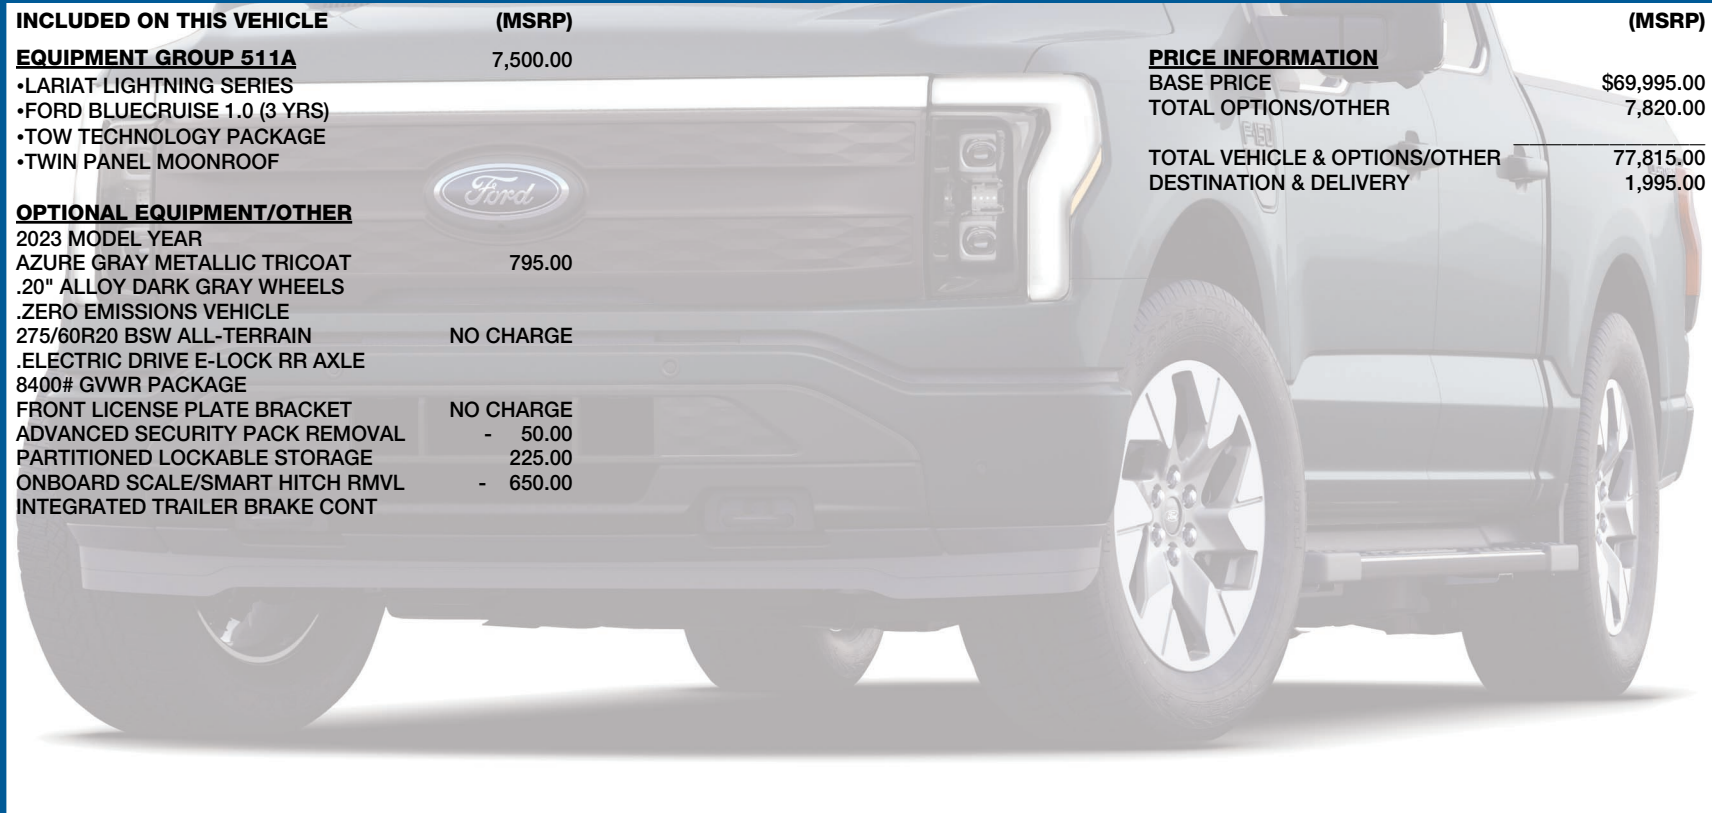

INCLUDED ON THIS VEHICLE

(MSRP)

EQUIPMENT GROUP 511A

7,500.00

- LARIAT LIGHTNING SERIES
- FORD BLUECRUISE 1.0 (3 YRS)
- TOW TECHNOLOGY PACKAGE
- TWIN PANEL MOONROOF

PRICE INFORMATION

BASE PRICE	\$69,995.00
TOTAL OPTIONS/OTHER	7,820.00
TOTAL VEHICLE & OPTIONS/OTHER	77,815.00
DESTINATION & DELIVERY	1,995.00

EPA DOT

Fuel Economy and Environment

Electric Vehicle

Fuel Economy

70 MPGe
combined city/hwy

Standard Pickup Trucks range from 12 to 70 MPGe. The best vehicle rates 132 MPGe.

You save **\$3,000** in fuel costs over 5 years compared to the average new vehicle.