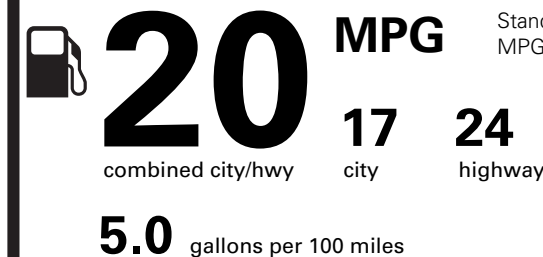

SAFETY/SECURITY

- ADVANCETRAC™ WITH RSC®
- AIRBAGS - SAFETY CANOPY®
- AIRBAGS-DRVR&PASS KNEE
- AIRBAGS-DUAL-STAGE FRONT
- AUTO HIGH BEAMS
- PERIMETER ALARM
- PERSONAL SAFETY SYSTEM™
- PRE-COLLISION ASSIST W/AEB
- TIRE PRESSURE MONITOR SYS

WARRANTY

- 4YR/50K MILE WARRANTY
- 4YR/50K PICKUPDELIVERY SVC
- 6YR/70K MI POWERTRAIN WARR

INCLUDED ON THIS VEHICLE

(MSRP)

EQUIPMENT GROUP 100A

OPTIONAL EQUIPMENT/OTHER

- P255/55R20 A/S TIRES
- 50 STATE EMISSIONS PREMIUM PACKAGE
- PANO VISTA ROOF W/PWR SHADE
- 20" UBMA W/MAGNETIC PNTD PKTS
- FRONT LICENSE PLATE BRACKET

NO CHARGE
2,000.00

NO CHARGE

PRICE INFORMATION

BASE PRICE	$55,845.00
TOTAL OPTIONS/OTHER	2,000.00
TOTAL VEHICLE & OPTIONS/OTHER	57,845.00
DESTINATION & DELIVERY	1,395.00

(MSRP)

TOTAL MSRP $59,240.00

This label is affixed pursuant to the Federal Automobile Information Disclosure Act. Gasoline, License, and Title Fees, State and Local taxes are not included. Dealer installed options or accessories are not included unless listed above.

Whether you decide to lease or finance your vehicle, you'll find the choices that are right for you. See your Lincoln Dealer for details or visit www.lincolnafcs.com.

RC131 N RD 2X 430 000088 03 13 24

EPA DOT Fuel Economy and Environment

Gasoline Vehicle

Fuel Economy

Standard SUVs range from 13 to 102 MPG. The best vehicle rates 140 MPGe.

You spend **$3,750**

more in fuel costs over 5 years compared to the average new vehicle.

Annual fuel cost **$2,700**