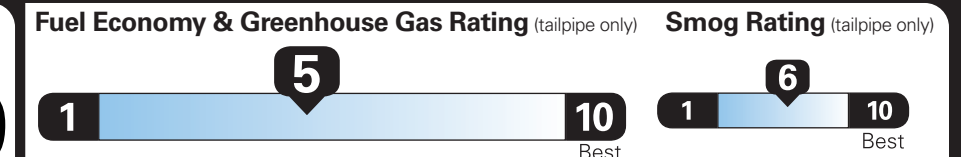

Fuel Economy and Environment

Gasoline Vehicle

Fuel Economy

25 MPG combined city/hwy

22 city

29 highway

4.0 gallons per 100 miles

Small Pickup Trucks range from 18 to 37 MPG. The best vehicle rates 140 MPGe.

You spend **$1,000** more in fuel costs over 5 years compared to the average new vehicle.

Annual fuel cost **$2,150**