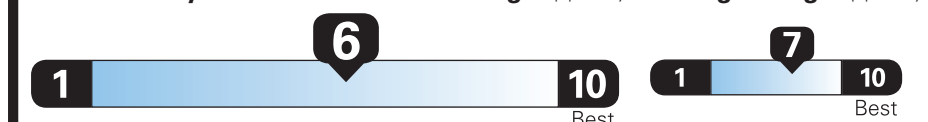

Fuel Economy & Greenhouse Gas Rating (tailpipe only) Smog Rating (tailpipe only)

This vehicle emits 318 grams CO2 per mile. The best emits 0 grams per mile (tailpipe only). Producing and distributing fuel also create emissions; learn more at fueleconomy.gov.

Actual results will vary for many reasons, including driving conditions and how you drive and maintain your vehicle. The average new vehicle gets 27 MPG and costs $7,500 to fuel over 5 years. Cost estimates are based on 15,000 miles per year at $2.70 per gallon. MPG is miles per gasoline gallon equivalent. Vehicle emissions are a significant cause of climate change and smog.

fueleconomy.gov

Calculate personalized estimates and compare vehicles

Smartphone QR Code™

GOVERNMENT 5-STAR SAFETY RATINGS

Overall Vehicle Score ★★★★★

Based on the combined ratings of frontal, side and rollover. Should ONLY be compared to other vehicles of similar size and weight.

Frontal Crash Driver Passenger ★★★★★

Based on the risk of injury in a frontal impact. Should ONLY be compared to other vehicles of similar size and weight.

Side Crash Front seat Rear seat ★★★★★

Based on the risk of injury in a side impact.

Rollover ★★★★★

Based on the risk of rollover in a single-vehicle crash.

Star ratings range from 1 to 5 stars (★★★★★), with 5 being the highest.

Source: National Highway Traffic Safety Administration (NHTSA).
www.safercar.gov or 1-888-327-4236

FordPass Connect™

Download the FordPass™ app* and you can:

- Access Vehicle Control Features
  - Remotely start, lock and unlock your vehicle.
  - Locate your vehicle and check approximate fuel range.
  - Receive vehicle health alerts.

- Activate 4G LTE Wi-Fi Hotspot
  - New vehicles include a 3-month or 3GB data (whichever comes first) Wi-Fi trial.
  - Connect up to ten Wi-Fi-equipped devices.

The FordPass Connect™ modem is active and sending vehicle data (e.g., diagnostics) to Ford. See in-vehicle Settings for connectivity options.

Insist on Ford Protect! The only extended service plan fully backed by Ford and honored at every Ford dealership in the U.S., Canada and Mexico. See your Ford dealer or visit www.FordOwner.com.

RAMP ONE	CS18	CONVOY	TOTAL MSRP $29,890.00
RAMP TWO	ITEM #: 44-3911 O/T		
This label is affixed pursuant to the Federal Automobile Information Disclosure Act. Gasoline, License, and Title Fees, State and Local taxes are not included. Dealer installed options or accessories are not included unless listed above.			Whether you decide to lease or finance your vehicle, you'll find the choices that are right for you. See your dealer for details or visit www.ford.com/finance.
			MK211 N RB 2X 135 006328 10 21 21