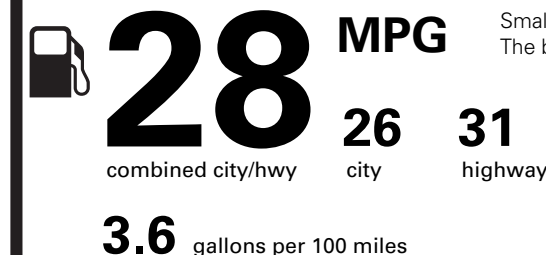

FUNCTIONAL

- AM/FM STEREO W/6 SPEAKERS
- AUTO START STOP TECH
- BLIS W/CROSS-TRAFFIC ALERT
- ELECTRIC PARKING BRAKE
- FORD CO-PILOT360™
- FORDPASS™ CONNECT 4GWI-FI HOTSPOT TELEMATICS MODEM
- INTELLIGENT ACCESS W/PUSH BUTTON START
- REAR VIEW CAMERA
- REFRESH95
- SIRIUSXM® - SVC N/A AK&HI
- SYNC®3 8" SCR N W/APPLINK®

SAFETY/SECURITY

- ADVANCETRAC™ WITH RSC®
- AIRBAG - DRIVER KNEE
- AIRBAGS - DUAL STAGE FRONT
- AIRBAGS - FRONT SEAT MOUNTED SIDE IMPACT
- AIRBAGS - SAFETY CANOPY®
- LATCH CHILD SAFETY SYSTEM
- PERSONAL SAFETY SYSTEM™
- SECURILOCK® ANTI-THEFT SYS
- SOS POST-CRASH ALERT SYS™
- TIRE PRESSURE MONIT SYS

WARRANTY

- 3YR/36,000 BUMPER / BUMPER
- 5YR/60,000 POWERTRAIN
- 5YR/60,000 ROADSIDE ASSIST

INCLUDED ON THIS VEHICLE

(MSRP)

EQUIPMENT GROUP 200A

OPTIONAL EQUIPMENT/OTHER

- 225/65R17 102H A/S BSW2 TIRES
- MINI SPARE WHEEL/TIRE
- SUPPLEMENTAL PTC HEATER
- 17" SHDW SLVR-PNTD ALUM WHEELS
- FRONT LICENSE PLATE BRACKET

110.00
NO CHARGE
NO CHARGE

PRICE INFORMATION

BASE PRICE	$28,535.00
TOTAL OPTIONS/OTHER	110.00
TOTAL VEHICLE & OPTIONS/OTHER	28,645.00
DESTINATION & DELIVERY	1,245.00

EPA DOT Fuel Economy and Environment

Gasoline Vehicle

Fuel Economy

Small SUVs range from 16 to 120 MPG. The best vehicle rates 141 MPGe.

You save $250

in fuel costs over 5 years compared to the average new vehicle.

Annual fuel cost $1,450