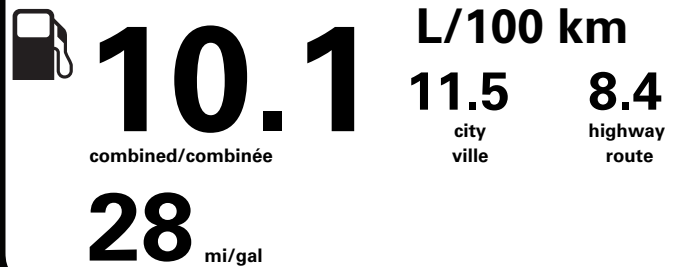

WARRANTY

- 3 YR/60,000 KM BASIC
- 5YEAR/100,000 KM POWERTRAIN
- ROADSIDE ASSISTANCE 24 HRS

INCLUDED ON THIS VEHICLE

(MSRP)*

EQUIPMENT GROUP 300A

OPTIONAL EQUIPMENT/OTHER

2024 MODEL YEAR	
FEDERAL EXCISE TAX	100.00
STONE BLUE METALLIC	600.00
CARGO ACCESSORY PACKAGE	400.00
.CARGO MAT	
.REAR BUMPER PROTECTOR	
.RETRACTABLE CARGO AREA COVER	
CANADIAN TOURING PACKAGE	2,000.00
.PANORAMIC ROOF	
.CONNECTED NAV (1-YR INC)	
COLD WEATHER PACKAGE	550.00
.FLOOR LINERS, FRONT AND REAR	
.HEATED STEERING WHEEL	
CLASS II TRAILER TOW PKG	700.00
FRONT LICENSE PLATE BRACKET	NO CHARGE

PRICE INFORMATION

BASE PRICE	$47,900.00
TOTAL OPTIONS/OTHER	4,350.00
TOTAL VEHICLE & OPTIONS/OTHER	52,250.00
DESTINATION & DELIVERY	2,095.00

"THIS VEH. NOT INTENDED FOR SALE OR REGISTRATION IN US" RETAIL PRICES EXCLUDE GST/HST

(MSRP)*

TOTAL MSRP $54,345.00

* MANUFACTURER'S SUGGESTED RETAIL PRICE = MSRP

* NOTE: THIS PRICE HAS BEEN DEVELOPED AS A GUIDE. DEALERS MAY SELL FOR LESS AND ARE NOT UNDER ANY OBLIGATION TO ACCEPT THIS SUGGESTED RETAIL PRICE.

RAMP ONE/
TERMINAL UN

CA8B

RAMP TWO/
TERMINAL DEUX

FINAL ASSEMBLY PLANT/
USINE DE MONTAGE

OAKVILLE

METHOD OF TRANSP/
MODE DE TRANSPORT

CONVOY

ITEM #: **B7-S000 O/T 2**

PL171 N RE 2X 415 000248 11 17 23

Gasoline Vehicle
Véhicule à essence

Fuel Consumption / Consommation de carburant

Annual fuel **COST**
for an annual distance of 20,000 km, and an average fuel price of $1.45 per litre

$ 2 929

Coût annuel en carburant

pour une distance annuelle de 20 000 km, et un prix moyen du carburant de 1,45 $ par litre

Small SUVs range from /
Les petits VUS font entre

1.9 - 16.5 L_e/100 km

L_e is gasoline litre equivalent
L_e signifie litre équivalent d'essence

Carbon Dioxide Rating / Indice de dioxyde de carbone

Smog Rating / Indice de Smog

Tailpipe emissions only / Émissions du tuyau d'échappement seulement

Estimates are based on Government of Canada approved criteria and testing methods. Vehicle's actual fuel consumption will vary.

Estimations établies selon des méthodes d'essai et des critères approuvés par le gouvernement du Canada. La consommation de carburant réelle du véhicule variera.

For more information visit

vehicles.nrcan.gc.ca

Pour plus d'information visitez

vehicules.nrcan.gc.ca

U.S. GOVERNMENT SAFETY RATINGS
COTES DE SÉCURITÉ DU GOUVERNEMENT AMÉRICAIN

Overall Vehicle Score /
Cote globale du véhicule **★★★★★**

Frontal Crash / Collision frontale
Driver / Conducteur **★★★★★**
Passenger / Passager **★★★★★**

Side Crash / Collision latérale
Front seat / Siège avant **★★★★★**
Rear seat / Siège arrière **★★★★★**

Rollover / Capotage **★★★★**

Star ratings range from 1 to 5 stars (*****), with 5 being the highest.
Les cotes varient de 1 à 5 étoiles (*****), 5 étant la cote la plus élevée.

Source: U.S. National Highway Traffic Safety Administration
For more information / Pour de plus amples renseignements
www.safercar.gov

2FMPK4K93RBA63614

FordPass Connect™

Download the FordPass™ app* and you can:

1. **Access Vehicle Control Features**
2. Remotely start, lock and unlock your vehicle.
   - Locate your vehicle and check approximate fuel range.
   - Receive vehicle health alerts.

1. **Activate 4G LTE Wi-Fi Hotspot**
2. New vehicles include a 3-month or 3GB data (whichever comes first) Wi-Fi trial.
   - Connect up to ten Wi-Fi-equipped devices.

The FordPass Connect™ modem is active and sending vehicle data (e.g., diagnostics) to Ford. See in-vehicle Settings for connectivity options.

Scan code not operational at this time

FOR PLANT USE ONLY

Insist on Ford Protect! The only extended service plan fully backed by Ford and honored at every Ford dealership in the US and Canada. See your Ford dealer for additional details, or visit www.ford.ca for more information.

Personalize your vehicle with Ford Custom Accessories. Genuine Ford Accessories are engineered for your vehicle and can be included under the Ford New Vehicle Limited Warranty. Certain conditions, limitations and exclusions apply. See your Dealer for details.