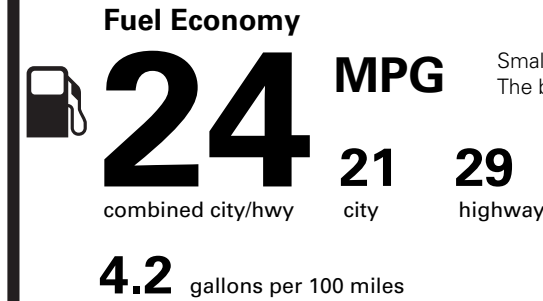

EPA DOT Fuel Economy and Environment

Gasoline Vehicle

Small SUVs range from 14 to 123 MPG. The best vehicle rates 140 MPGe.

You spend \$1,500 more in fuel costs over 5 years compared to the average new vehicle.