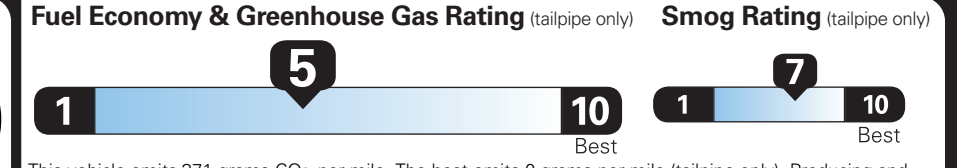

This vehicle emits 371 grams CO₂ per mile. The best emits 0 grams per mile (tailpipe only). Producing and distributing fuel also create emissions; learn more at fuelconomy.gov.

Actual results will vary for many reasons, including driving conditions and how you drive and maintain your vehicle. The average new vehicle gets 28 MPG and costs $9,750 to fuel over 5 years. Cost estimates are based on 15,000 miles per year at $3.60 per gallon. MPGe is miles per gasoline gallon equivalent. Vehicle emissions are a significant cause of climate change and smog.

fuelconomy.gov

Calculate personalized estimates and compare vehicles

GOVERNMENT 5-STAR SAFETY RATINGS

Overall Vehicle Score Not Rated
Based on the combined ratings of frontal, side and rollover. Should ONLY be compared to other vehicles of similar size and weight.

Frontal Crash Driver Passenger Not Rated Not Rated

Based on the risk of injury in a frontal impact. Should ONLY be compared to other vehicles of similar size and weight.

Side Crash Front seat Rear seat Not Rated Not Rated

Based on the risk of injury in a side impact.

Rollover Not Rated

Based on the risk of rollover in a single-vehicle crash.

Star ratings range from 1 to 5 stars (★★★★★), with 5 being the highest. Source: National Highway Traffic Safety Administration (NHTSA). www.safercar.gov or 1-888-327-4236

5LMPJ8JA5RJ822438

WARNING: Operating, servicing and maintaining a passenger vehicle, pickup truck, van, or off-road vehicle can expose you to chemicals including engine exhaust, carbon monoxide, phthalates, and lead, which are known to the State of California to cause cancer and birth defects or other reproductive harm. To minimize exposure, avoid breathing exhaust, do not idle the engine except as necessary, service your vehicle in a well-ventilated area and wear gloves or wash your hands frequently when servicing your vehicle. For more information go to www.P65Warnings.ca.gov/passenger-vehicle.

THE LINCOLN WAY™ APP
Your Dashboard of Services & Features

1. Download the Lincoln Way app* and you can:
2. Remotely start, lock and unlock your vehicle
   - Locate your vehicle and check approximate fuel range
   - Receive vehicle health alerts

The Lincoln Connect™ modem is active and sending vehicle data (e.g., diagnostics) to Lincoln. See in-vehicle Settings for connectivity options.

*Compatible with select smartphone platforms. Lincoln Connect service required (see App Terms for more information). Connected service and related feature functionality is subject to compatible AT&T-network availability. Evolving technology/cellular networks may affect functionality and availability, or continued provision of some features, prohibiting them from functioning. Message and data rates may apply. See your local Lincoln website for our privacy policy.