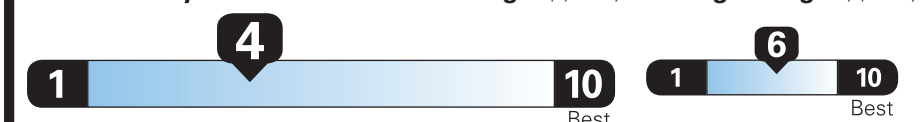

PRICE INFORMATION

BASE PRICE $95,325.00
TOTAL OPTIONS/OTHER 11,855.00
TOTAL VEHICLE & OPTIONS/OTHER 107,180.00
DESTINATION & DELIVERY 1,995.00

(MSRP)

TOTAL MSRP $109,175.00

CA1K

CONVOY

ITEM #: 22-Z200 O/T 2

LINCOLN AUTOMOTIVE FINANCIAL SERVICES

Whether you decide to lease or finance your vehicle, you'll find the choices that are right for you. See your Lincoln Dealer for details or visit www.lincolnafcs.com.

RC071 N RD 2X 425 000029 03 07 24

This label is affixed pursuant to the Federal Automobile Information Disclosure Act. Gasoline, License, and Title Fees, State and Local taxes are not included. Dealer installed options or accessories are not included unless listed above.

EPA DOT Fuel Economy and Environment

Gasoline Vehicle

Fuel Economy
18 MPG
combined city/hwy city highway

Standard SUVs range from 13 to 102 MPG. The best vehicle rates 140 MPGe.

You spend $5,250

more in fuel costs over 5 years compared to the average new vehicle.

5.6 gallons per 100 miles

Annual fuel cost $3,000

Fuel Economy & Greenhouse Gas Rating (tailpipe only) **Smog Rating** (tailpipe only)

This vehicle emits 498 grams CO₂ per mile. The best emits 0 grams per mile (tailpipe only). Producing and distributing fuel also create emissions; learn more at fuelconomy.gov.

Actual results will vary for many reasons, including driving conditions and how you drive and maintain your vehicle. The average new vehicle gets 28 MPG and costs $9,750 to fuel over 5 years. Cost estimates are based on 15,000 miles per year at $3.60 per gallon. MPGe is miles per gasoline gallon equivalent. Vehicle emissions are a significant cause of climate change and smog.

fuelconomy.gov

Calculate personalized estimates and compare vehicles

Smartphone QR Code™

GOVERNMENT 5-STAR SAFETY RATINGS

Overall Vehicle Score Not Rated

Based on the combined ratings of frontal, side and rollover. Should ONLY be compared to other vehicles of similar size and weight.

Frontal Crash Driver Passenger **Not Rated Not Rated**

Based on the risk of injury in a frontal impact. Should ONLY be compared to other vehicles of similar size and weight.

Side Crash Front seat Rear seat ★★☆☆★ ★★☆☆★

Based on the risk of injury in a side impact.

Rollover ★★☆☆★

Based on the risk of rollover in a single-vehicle crash.

Star ratings range from 1 to 5 stars (★★★★★), with 5 being the highest.

Source: National Highway Traffic Safety Administration (NHTSA).

www.safercar.gov or 1-888-327-4236

5LMJJ2LG6REL10832

WARNING: Operating, servicing and maintaining a passenger vehicle, pickup truck, van, or off-road vehicle can expose you to chemicals including engine exhaust, carbon monoxide, phthalates, and lead, which are known to the State of California to cause cancer and birth defects or other reproductive harm. To minimize exposure, avoid breathing exhaust, do not idle the engine except as necessary, service your vehicle in a well-ventilated area and wear gloves or wash your hands frequently when servicing your vehicle. For more information go to www.P65Warnings.ca.gov/passenger-vehicle.

THE LINCOLN WAY™ APP

Your Dashboard of Services & Features

1. Download the Lincoln Way app* and you can:
2. Remotely start, lock and unlock your vehicle
   - Locate your vehicle and check approximate fuel range
   - Receive vehicle health alerts

The Lincoln Connect™ modem is active and sending vehicle data (e.g., diagnostics) to Lincoln. See in-vehicle Settings for connectivity options.

Lincoln Protect™

Insist on Lincoln Protect! The only extended service plan fully backed by Lincoln and honored at every Lincoln dealership in the U.S., Canada and Mexico. See your Lincoln dealer or visit www.LincolnOwner.com

SCAN OR TEXT 5LREL10832 TO 59173

Msg & Data rates may apply. Text HELP for help

www.lincoln.com/help/privacy-terms/