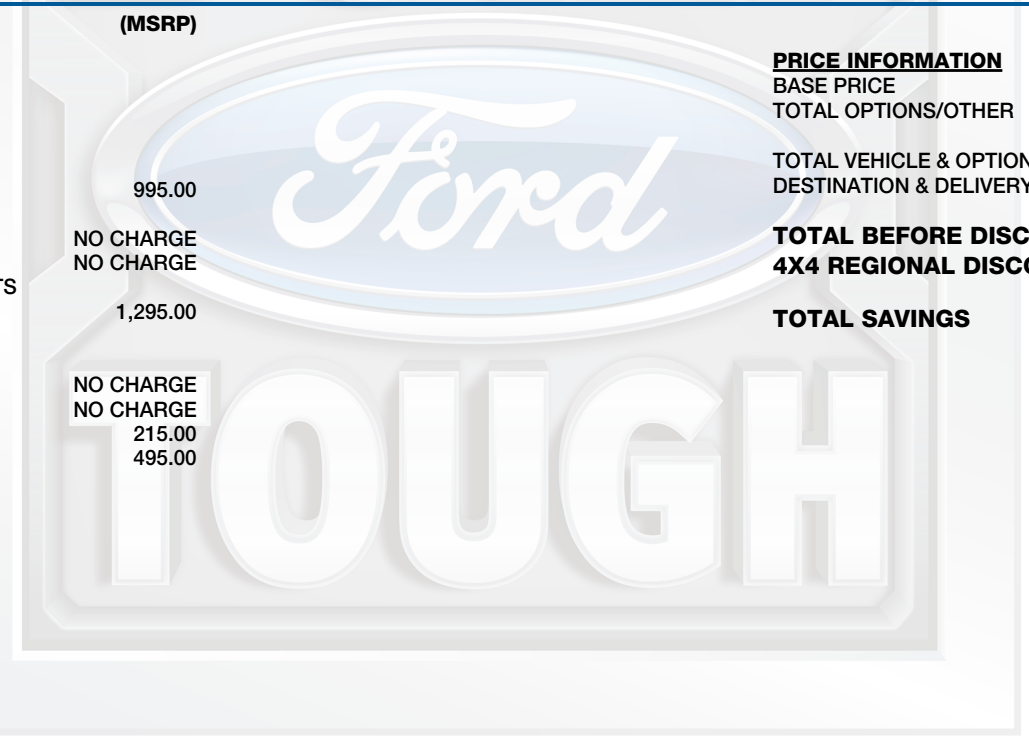

PRICE INFORMATION

Table showing price breakdown: BASE PRICE, TOTAL OPTIONS/OTHER, TOTAL VEHICLE & OPTIONS/OTHER, DESTINATION & DELIVERY, TOTAL BEFORE DISCOUNTS, 4X4 REGIONAL DISCOUNT P, TOTAL SAVINGS.

Table with columns for RAMP ONE (RP7L), RAMP TWO, and RAIL (52-0302 O/T 2). Includes a disclaimer about federal information disclosure.