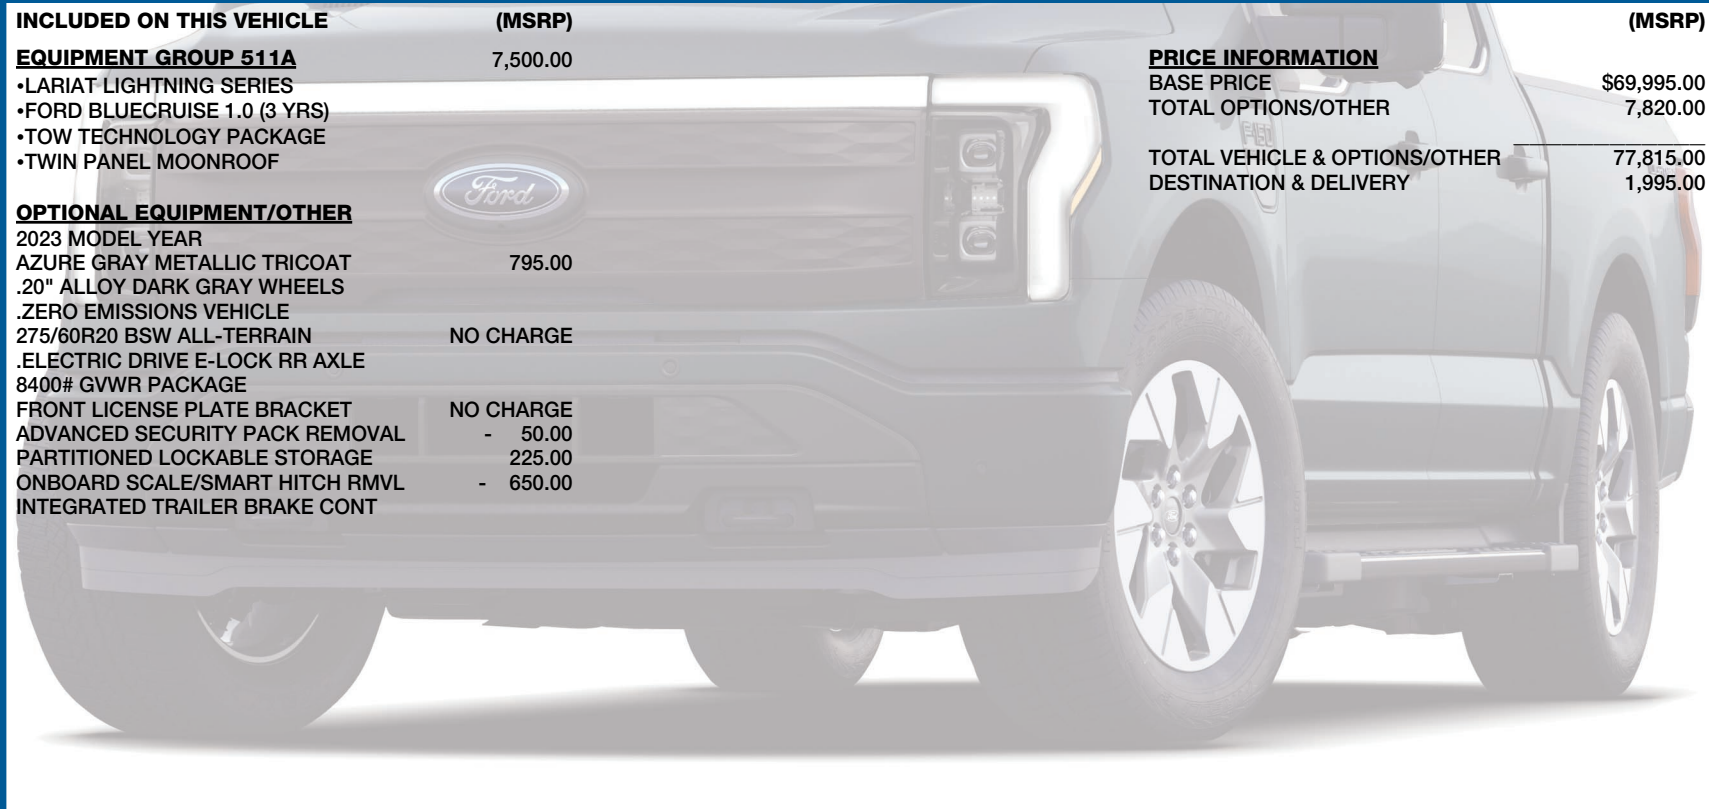

INCLUDED ON THIS VEHICLE

(MSRP)

EQUIPMENT GROUP 511A

7,500.00

- LARIAT LIGHTNING SERIES
- FORD BLUECRUISE 1.0 (3 YRS)
- TOW TECHNOLOGY PACKAGE
- TWIN PANEL MOONROOF

PRICE INFORMATION

BASE PRICE	\$69,995.00
TOTAL OPTIONS/OTHER	7,820.00
TOTAL VEHICLE & OPTIONS/OTHER	77,815.00
DESTINATION & DELIVERY	1,995.00

EPA DOT

Fuel Economy and Environment

Electric Vehicle

Fuel Economy

70 MPGe
combined city/hwy

Standard Pickup Trucks range from 12 to 70 MPGe. The best vehicle rates 132 MPGe.

You save \$3,000
in fuel costs over 5 years compared to the average new vehicle.