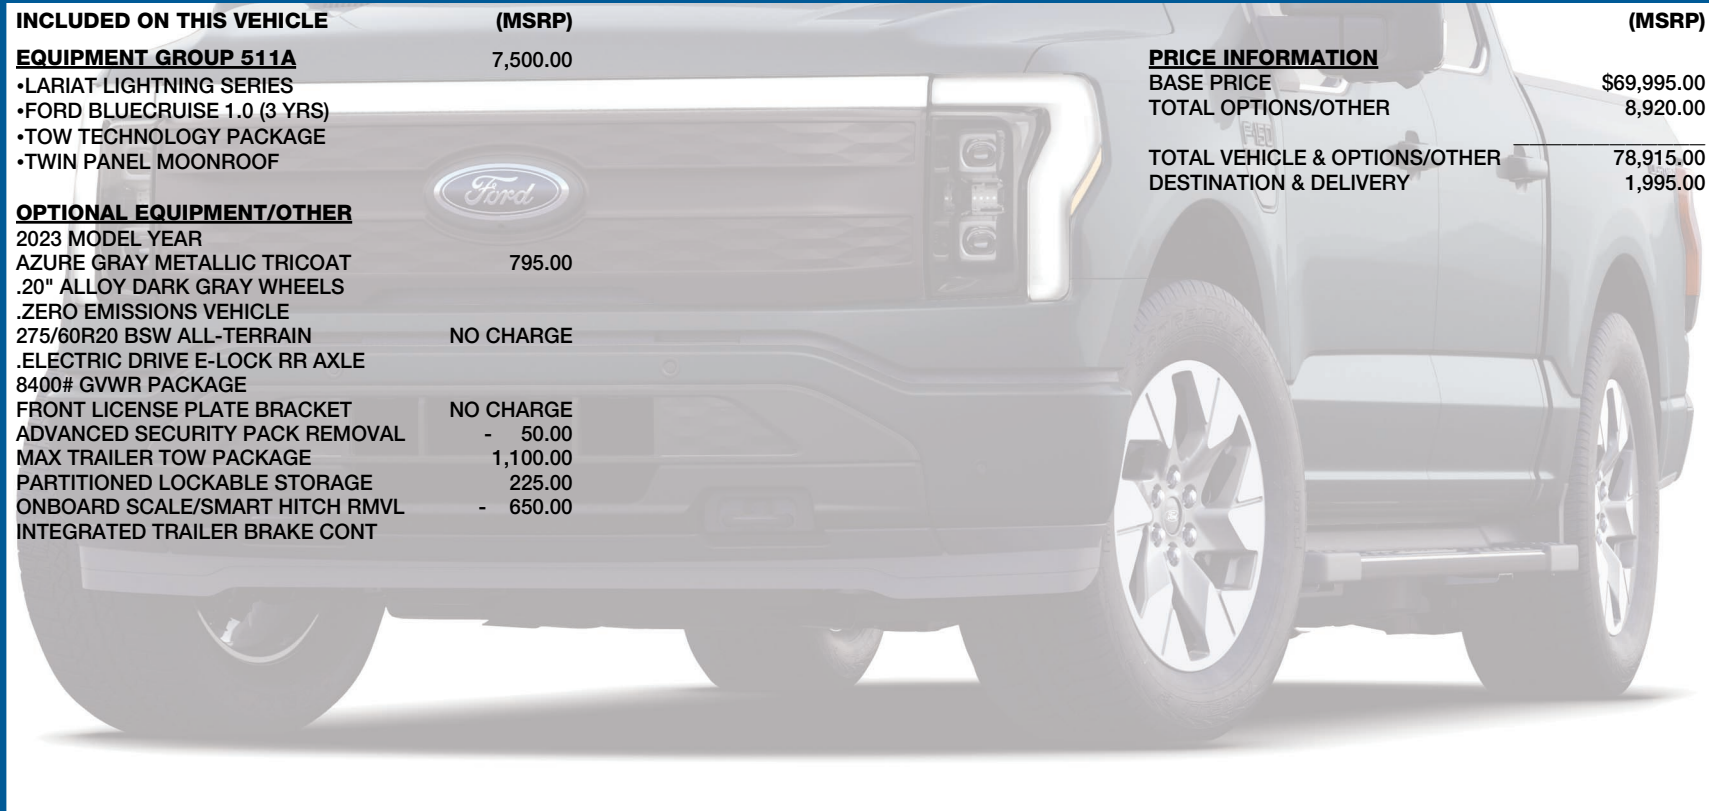

INCLUDED ON THIS VEHICLE

(MSRP)

EQUIPMENT GROUP 511A

7,500.00

- LARIAT LIGHTNING SERIES
- FORD BLUECRUISE 1.0 (3 YRS)
- TOW TECHNOLOGY PACKAGE
- TWIN PANEL MOONROOF

PRICE INFORMATION

BASE PRICE	\$69,995.00
TOTAL OPTIONS/OTHER	8,920.00
TOTAL VEHICLE & OPTIONS/OTHER	78,915.00
DESTINATION & DELIVERY	1,995.00

EPA DOT

Fuel Economy and Environment

Electric Vehicle

Fuel Economy

70 MPGe combined city/hwy

Standard Pickup Trucks range from 12 to 70 MPGe. The best vehicle rates 132 MPGe.

You save \$3,000 in fuel costs over 5 years compared to the average new vehicle.