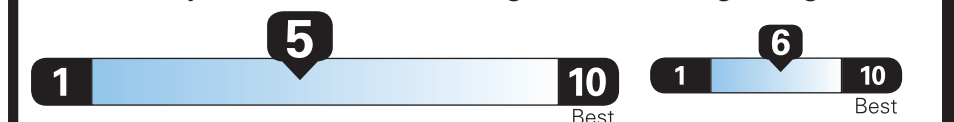

SAFETY/SECURITY

- AIRBAGS - SAFETY CANOPY®
- BELT-MINDER CHIME
- LATCH CHILD SAFETY SYSTEM
- PERIMETER ALARM
- SECURILOCK® ANTI-THEFT SYS
- TIRE PRESSURE MONIT SYS

WARRANTY

- 3YR/36,000 BUMPER / BUMPER
- 5YR/60,000 POWERTRAIN
- 5YR/60,000 ROADSIDE ASSIST
- 8YR/100,000 HYBRID UNIQUE -COMPONENTS IF EQUIPPED

INCLUDED ON THIS VEHICLE

EQUIPMENT GROUP 300A

(MSRP)

2,220.00

OPTIONAL EQUIPMENT/OTHER

- 2024 MODEL YEAR
- AZURE GRAY METALLIC TC
- FX4 OFF-ROAD PACKAGE
- .17" UNIQUE ALUMINUM WHEEL
- 4K TOW PACKAGE
- .FULL SIZE SPARE TIRE
- FLR LNRS WITHOUT CARPETED MATS
- TONNEAU PU BOX COVER HD ROLLUP
- 50 STATE EMISSIONS
- POWER MOON ROOF
- FRONT LICENSE PLATE BRACKET

495.00
800.00
745.00
135.00
1,200.00
NO CHARGE
995.00
NO CHARGE

DEALER INSTALLED OPTIONS

- First Aid Kit

50.00

PRICE INFORMATION

BASE PRICE $26,315.00
TOTAL OPTIONS/OTHER 6,640.00
TOTAL VEHICLE & OPTIONS/OTHER 32,955.00
DESTINATION & DELIVERY 1,595.00

EPA DOT

Fuel Economy and Environment

Gasoline Vehicle

Fuel Economy
25 MPG
combined city/hwy city highway
4.0 gallons per 100 miles

Small Pickup Trucks range from 18 to 37 MPG. The best vehicle rates 140 MPGe.

You spend **$1,000** more in fuel costs over 5 years compared to the average new vehicle.

Annual fuel cost **$2,150**

Fuel Economy & Greenhouse Gas Rating (tailpipe only) **Smog Rating** (tailpipe only)

This vehicle emits 356 grams CO₂ per mile. The best emits 0 grams per mile (tailpipe only). Producing and distributing fuel also create emissions; learn more at fueleconomy.gov.

Actual results will vary for many reasons, including driving conditions and how you drive and maintain your vehicle. The average new vehicle gets 28 MPG and costs $9,750 to fuel over 5 years. Cost estimates are based on 15,000 miles per year at $3.60 per gallon. MPGe is miles per gasoline gallon equivalent. Vehicle emissions are a significant cause of climate change and smog.

fueleconomy.gov

Calculate personalized estimates and compare vehicles

GOVERNMENT 5-STAR SAFETY RATINGS

Overall Vehicle Score ★★★★★
Based on the combined ratings of frontal, side and rollover. Should ONLY be compared to other vehicles of similar size and weight.

Frontal Crash Driver Passenger ★★★★★
Based on the risk of injury in a frontal impact. Should ONLY be compared to other vehicles of similar size and weight.

Side Crash Front seat Rear seat ★★★★★
Based on the risk of injury in a side impact.

Rollover ★★★★★
Based on the risk of rollover in a single-vehicle crash.

Star ratings range from 1 to 5 stars (★★★★★), with 5 being the highest. Source: National Highway Traffic Safety Administration (NHTSA). www.safercar.gov or 1-888-327-4236

FordPass Connect™

Download the FordPass™ app* and you can:

- Access Vehicle Control Features
- Remotely start, lock and unlock your vehicle.
- Locate your vehicle and check approximate fuel range.
- Receive vehicle health alerts.

- Activate 4G LTE Wi-Fi Hotspot
- New vehicles include a 3-month or 3GB data (whichever comes first) Wi-Fi trial.
- Connect up to ten Wi-Fi-equipped devices.

The FordPass Connect™ modem is active and sending vehicle data (e.g., diagnostics) to Ford. See in-vehicle Settings for connectivity options.

Insist on Ford Protect! The only extended service plan fully backed by Ford and honored at every Ford dealership in the U.S., Canada and Mexico. See your Ford dealer or visit www.FordOwner.com.

WARNING: Operating, servicing and maintaining a passenger vehicle, pickup truck, van, or off-road vehicle can expose you to chemicals including engine exhaust, carbon monoxide, phthalates, and lead, which are known to the State of California to cause cancer and birth defects or other reproductive harm. To minimize exposure, avoid breathing exhaust, do not idle the engine except as necessary, service your vehicle in a well-ventilated area and wear gloves or wash your hands frequently when servicing your vehicle. For more information go to www.P65Warnings.ca.gov/passenger-vehicle.

SCAN OR TEXT 3FRRAB7658 TO 48028

www.ford.com/help/privacy-terms/