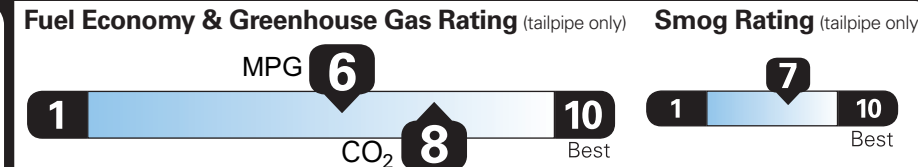

Actual results will vary for many reasons, including driving conditions and how you drive and maintain your vehicle. The average new vehicle gets 28 MPG and costs $8,000 to fuel over 5 years. Cost estimates are based on 15,000 miles per year at $2.95 per gallon and $14 per kW-hr. This is a dual fueled automobile. MPGe is miles per gasoline gallon equivalent. Vehicle emissions are a significant cause of climate change and smog.

fuel economy.gov

Calculate personalized estimates and compare vehicles

GOVERNMENT 5-STAR SAFETY RATINGS

Overall Vehicle Score Not Rated

Based on the combined ratings of frontal, side and rollover. Should ONLY be compared to other vehicles of similar size and weight.

Frontal Crash Driver Passenger **Not Rated**

Based on the risk of injury in a frontal impact. Should ONLY be compared to other vehicles of similar size and weight.

Side Crash Front seat Rear seat **Not Rated**

Based on the risk of injury in a side impact.

Rollover Not Rated

Based on the risk of rollover in a single-vehicle crash.

Star ratings range from 1 to 5 stars (★★★★★), with 5 being the highest. Source: National Highway Traffic Safety Administration (NHTSA). www.safercar.gov or 1-888-327-4236

5LMYJ8XY6PNL03252

WARNING: Operating, servicing and maintaining a passenger vehicle, pickup truck, van, or off-road vehicle can expose you to chemicals including engine exhaust, carbon monoxide, phthalates, and lead, which are known to the State of California to cause cancer and birth defects or other reproductive harm. To minimize exposure, avoid breathing exhaust, do not idle the engine except as necessary, service your vehicle in a well-ventilated area and wear gloves or wash your hands frequently when servicing your vehicle. For more information go to www.P65Warnings.ca.gov/passenger-vehicle.

SCAN OR TEXT 5LPNL03252 TO 59173

Msg & Data rates may apply. Text HELP for help

www.lincoln.com/help/privacy-terms/

Lincoln Protect®
Insist on Lincoln Protect! The only extended service plan fully backed by Lincoln and honored at every Lincoln dealership in the U.S., Canada and Mexico. See your Lincoln dealer or visit www.LincolnOwner.com

THE LINCOLN WAY™ APP

Your Dashboard of Services & Features

1. Download the Lincoln Way app* and you can:
2. Remotely start, lock and unlock your vehicle
   - Locate your vehicle and check approximate fuel range
   - Receive vehicle health alerts

The Lincoln Connect™ modem is active and sending vehicle data (e.g., diagnostics) to Lincoln. See in-vehicle Settings for connectivity options.