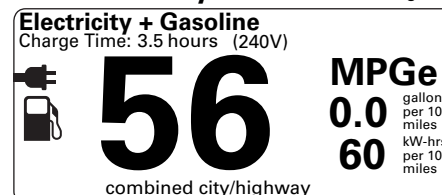

PRICE INFORMATION

BASE PRICE	$70,190.00
TOTAL OPTIONS/OTHER	14,835.00
TOTAL VEHICLE & OPTIONS/OTHER	85,025.00
DESTINATION & DELIVERY	1,395.00

OPTIONAL EQUIPMENT/OTHER

2023 MODEL YEAR	
CERAMIC PEARL MET 3C	750.00
.21" MACH ALUM WHL W/PNT PCKET .P275/45R21 A/S TIRES	
50 STATE EMISSIONS	NO CHARGE
HEAD-UP DISPLAY	
CLASS IV TRAILER TOW PACKAGE	500.00
.BLIND SPOT W/ TRLR CVR	
LUXURY PACKAGE	3,300.00
.REAR DOOR SUNSHADES	
.PERF POS 30-WAY ACT MOT SEATS	
.REVEL ULTIMA 3D AUDIO-28SPK	
ADAPTIVE SUSPENSION	
DYNAMIC HANDLING PACKAGE	2,400.00
.AIR GLIDE SUSP&DYN LWR ENTRY	
ILLUMINATION PACKAGE	2,100.00
.ILLUMINATED LINCOLN STAR	
.ADAPTIVE PIXEL LED HDLMPS	
FULL REAR CONSOLE	NO CHARGE

RAMP ONE	
CU84	
RAMP TWO	
CONVOY	
ITEM #:	54-3639 O/T 2

TOTAL MSRP $86,420.00

LINCOLN AUTOMOTIVE FINANCIAL SERVICES
Whether you decide to lease or finance your vehicle, you'll find the choices that are right for you. See your Lincoln Dealer for details or visit www.lincolnafcs.com.

PF061 N RD 2X 340 000452 06 06 23

This label is affixed pursuant to the Federal Automobile Information Disclosure Act. Gasoline, License, and Title Fees, State and Local taxes are not included. Dealer installed options or accessories are not included unless listed above.

EPA DOT Fuel Economy and Environment

Plug-In Hybrid Vehicle Electricity-Gasoline

Fuel Economy Standard SUVs range from 14 to 102 MPG. The best vehicle rates 132 MPGe.

You save $0

in fuel costs over 5 years compared to the average new vehicle.