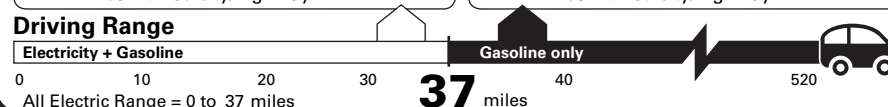

WARRANTY

- 3YR/36,000 BUMPER / BUMPER
- 5YR/60,000 ROADSIDE ASSIST
- 8YR/100,000 HYBRID UNIQUE COMPONENTS

INCLUDED ON THIS VEHICLE

(MSRP)

EQUIPMENT GROUP 700A

OPTIONAL EQUIPMENT/OTHER

.18" MACHINED MAGNETIC ALUM WH	
.225/60R18 100H A/S BSW TIRES	
PHEV PREMIUM PACKAGE	4,530.00
.REVERSE BRAKE ASSIST	
.MEMORY PACKAGE	
.ACTIVE PARK ASSIST 2.0	
.360 CAMERA W/SPLIT VIEW	
.WIRELESS CHARGING	
.HEAD-UP DISPLAY	
.10-WAY POWER DRIVER SEAT	
PANORAMIC VISTA ROOF	1,595.00
CLASS II TRAILER TOW PACKAGE	495.00
FRONT LICENSE PLATE BRACKET	NO CHARGE

DEALER INSTALLED OPTIONS

Locking Wheel Lug Nuts	75.00

PRICE INFORMATION

BASE PRICE	$40,500.00
TOTAL OPTIONS/OTHER	6,695.00
TOTAL VEHICLE & OPTIONS/OTHER	47,195.00
DESTINATION & DELIVERY	1,495.00

EPA DOT Fuel Economy and Environment

Plug-In Hybrid Vehicle Electricity-Gasoline

Fuel Economy Small SUVs range from 14 to 129 MPG. The best vehicle rates 132 MPGe.

Electricity + Gasoline
Charge Time: 3.4 hours (240V)

101 MPGe
combined city/highway

0.0 gallons per 100 miles
33 kW-hrs per 100 miles

Gasoline Only

40 MPG
combined city/highway

2.5 gallons per 100 miles

You save **$3,750** in fuel costs over 5 years compared to the average new vehicle.

Annual fuel cost **$850**