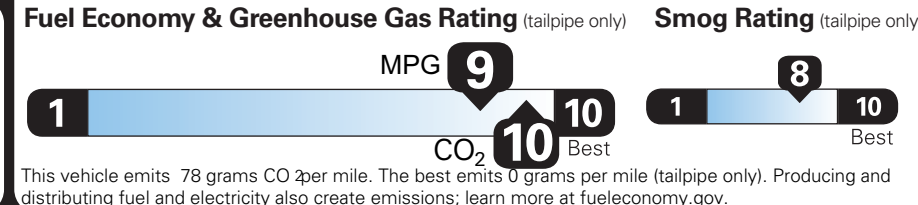

Actual results will vary for many reasons, including driving conditions and how you drive and maintain your vehicle. The average new vehicle gets 28 MPG and costs $8,000 to fuel over 5 years. Cost estimates are based on 15,000 miles per year at $2.95 per gallon and $.14 per kW-hr. This is a dual fueled automobile. MPGe is miles per gasoline gallon equivalent. Vehicle emissions are a significant cause of climate change and smog.

fueleconomy.gov

Calculate personalized estimates and compare vehicles

GOVERNMENT 5-STAR SAFETY RATINGS

Overall Vehicle Score ★★★★★

Based on the combined ratings of frontal, side and rollover. Should ONLY be compared to other vehicles of similar size and weight.

Frontal Crash Driver Passenger ★★★★★

Based on the risk of injury in a frontal impact. Should ONLY be compared to other vehicles of similar size and weight.

Side Crash Front seat Rear seat ★★★★★

Based on the risk of injury in a side impact.

Rollover ★★★★★

Based on the risk of rollover in a single-vehicle crash.

Star ratings range from 1 to 5 stars (★★★★★), with 5 being the highest. Source: National Highway Traffic Safety Administration (NHTSA). www.safercar.gov or 1-888-327-4236

FordPass Connect™

Download the FordPass™ app* and you can:

1. Access Vehicle Control Features
2. Remotely start, lock and unlock your vehicle.
   - Locate your vehicle and check approximate fuel range.
   - Receive vehicle health alerts.

1. Activate 4G LTE Wi-Fi Hotspot
2. New vehicles include a 3-month or 3GB data (whichever comes first) Wi-Fi trial.
   - Connect up to ten Wi-Fi-equipped devices.

The FordPass Connect™ modem is active and sending vehicle data (e.g., diagnostics) to Ford. See in-vehicle Settings for connectivity options.

Insist on Ford Protect! The only extended service plan fully backed by Ford and honored at every Ford dealership in the U.S., Canada and Mexico. See your Ford dealer or visit www.FordOwner.com.

WARNING: Operating, servicing and maintaining a passenger vehicle, pickup truck, van, or off-road vehicle can expose you to chemicals including engine exhaust, carbon monoxide, phthalates, and lead, which are known to the State of California to cause cancer and birth defects or other reproductive harm. To minimize exposure, avoid breathing exhaust, do not idle the engine except as necessary, service your vehicle in a well-ventilated area and wear gloves or wash your hands frequently when servicing your vehicle. For more information go to www.P65Warnings.ca.gov/passenger-vehicle.

SCAN OR TEXT 1FPUB40030 TO 48028

www.ford.com/help/privacy-terms/

RAMP ONE	CB27	CONVOY	TOTAL MSRP $48,690.00
RAMP TWO	ITEM #: 71-4553 O/T 2		

Whether you decide to lease or finance your vehicle, you'll find the choices that are right for you. See your dealer for details or visit www.ford.com/finance.

PK261 N RB 2X 350 002846 10 26 23