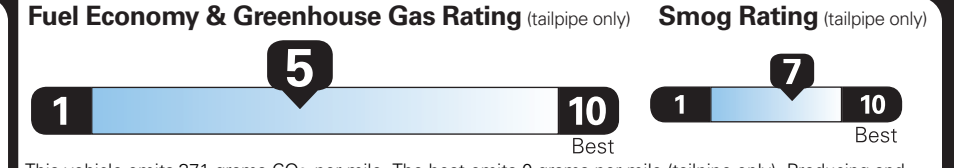

WARRANTY

- 4YR/50K MILE WARRANTY
- 4YR/50K PICKUPDELIVERY SVC
- 6YR/70K MI POWERTRAIN WARR

INCLUDED ON THIS VEHICLE

(MSRP)

EQUIPMENT GROUP 102A 5,775.00

OPTIONAL EQUIPMENT/OTHER

2024 MODEL YEAR
BLUE PANTHER METALLIC 750.00
50 STATE EMISSIONS NO CHARGE
BLUECRUISE EQUIP: 4 YEAR INCL
FRONT LICENSE PLATE BRACKET NO CHARGE

PRICE INFORMATION

BASE PRICE \$50,415.00
TOTAL OPTIONS/OTHER 6,525.00
TOTAL VEHICLE & OPTIONS/OTHER 56,940.00
DESTINATION & DELIVERY 1,595.00

(MSRP)

EPA DOT Fuel Economy and Environment

Gasoline Vehicle

Fuel Economy
24 MPG
combined city/hwy city highway
4.2 gallons per 100 miles

Small SUVs range from 14 to 123 MPG. The best vehicle rates 140 MPGe.

You spend \$1,500 more in fuel costs over 5 years compared to the average new vehicle.

Annual fuel cost \$2,250

Actual results will vary for many reasons, including driving conditions and how you drive and maintain your vehicle. The average new vehicle gets 28 MPG and costs \$9,750 to fuel over 5 years. Cost estimates are based on 15,000 miles per year at \$3.60 per gallon. MPGe is miles per gasoline gallon equivalent. Vehicle emissions are a significant cause of climate change and smog.