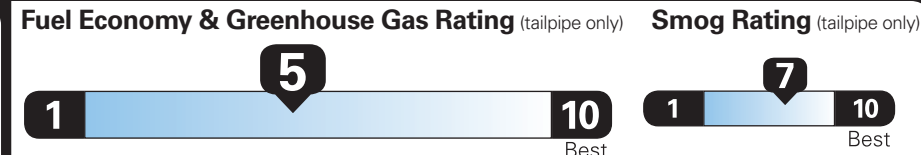

This vehicle emits 371 grams CO₂ per mile. The best emits 0 grams per mile (tailpipe only). Producing and distributing fuel also create emissions; learn more at fueleconomy.gov.

Actual results will vary for many reasons, including driving conditions and how you drive and maintain your vehicle. The average new vehicle gets 28 MPG and costs $9,750 to fuel over 5 years. Cost estimates are based on 15,000 miles per year at $3.60 per gallon. MPGe is miles per gasoline gallon equivalent. Vehicle emissions are a significant cause of climate change and smog.

fueleconomy.gov

Calculate personalized estimates and compare vehicles

Smartphone QR Code™

GOVERNMENT 5-STAR SAFETY RATINGS

Overall Vehicle Score Not Rated

Based on the combined ratings of frontal, side and rollover. Should ONLY be compared to other vehicles of similar size and weight.

Frontal Crash	Driver Passenger	Not Rated

Based on the risk of injury in a frontal impact. Should ONLY be compared to other vehicles of similar size and weight.

Side Crash	Front seat Rear seat	Not Rated

Based on the risk of injury in a side impact.

Rollover	Not Rated

Based on the risk of rollover in a single-vehicle crash.

Star ratings range from 1 to 5 stars (★★★★★), with 5 being the highest. Source: National Highway Traffic Safety Administration (NHTSA). www.safercar.gov or 1-888-327-4236

THE LINCOLN WAY™ APP

Your Dashboard of Services & Features

1. Download the Lincoln Way app* and you can:
2. Remotely start, lock and unlock your vehicle
   - Locate your vehicle and check approximate fuel range
   - Receive vehicle health alerts

The Lincoln Connect™ modem is active and sending vehicle data (e.g., diagnostics) to Lincoln. See in-vehicle Settings for connectivity options.

Lincoln Protect™

Insist on Lincoln Protect! The only extended service plan fully backed by Lincoln and honored at every Lincoln dealership in the U.S., Canada and Mexico. See your Lincoln dealer or visit www.LincolnOwner.com

WARNING: Operating, servicing and maintaining a passenger vehicle, pickup truck, van, or off-road vehicle can expose you to chemicals including engine exhaust, carbon monoxide, phthalates, and lead, which are known to the State of California to cause cancer and birth defects or other reproductive harm. To minimize exposure, avoid breathing exhaust, do not idle the engine except as necessary, service your vehicle in a well-ventilated area and wear gloves or wash your hands frequently when servicing your vehicle. For more information go to www.P65Warnings.ca.gov/passenger-vehicle.

SCAN OR TEXT 5LRJ834316 TO 59173

Msg & Data rates may apply. Text HELP for help

www.lincoln.com/help/privacy-terms/

RAMP ONE	CA37
RAMP TWO	CONVOY
ITEM #:	63-6007 O/T 2

TOTAL MSRP $62,870.00

LINCOLN AUTOMOTIVE FINANCIAL SERVICES

Whether you decide to lease or finance your vehicle, you'll find the choices that are right for you. See your Lincoln Dealer for details or visit www.lincolnaf.com.

RD193 N RD82X 440 001022 04 19 24