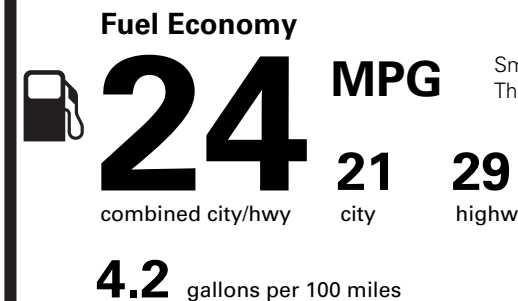

FUNCTIONAL

- 360 DEGREE CAMERA
- ADAPTIVE SUSPENSION
- ALL-NEW IN VEHICLE DIG EXP
- BLIS W/CROSS-TRAFFIC ALERT
- INTEL ADAPT CRUISE CONTROL
- INTELLIGENT ACCESS W/PUSH BUTTON START
- LANE-KEEPING SYSTEM
- LINCOLN CONNECT™ -5G MODEM W/WIFI CAPABILITY
- PHONE AS A KEY (PAAK)
- PREM CONNECTIVITY:1YR PLAN
- REAR PARKING SENSORS
- SECURICODE™ KEYLESS KEYPAD

SAFETY/SECURITY

- ADVANCETRAC™ WITH RSC
- AIRBAGS-DUAL-STAGE FRONT
- AIRBAGS-SIDE IMPACT/SAFETY CANOPY SIDE AIR CURTAINS
- AUTO HIGH BEAMS
- PERIMETER ALARM
- PERSONAL SAFETY SYSTEM™
- PRE-COLLISION ASSIST W/AEB
- SOS POST-CRASH ALERT SYS™
- TIRE PRESSURE MONITOR SYS

WARRANTY

- 4YR/50K MILE WARRANTY
- 4YR/50K PICKUPDELIVERY SVC
- 6YR/70K MI POWERTRAIN WARR

INCLUDED ON THIS VEHICLE

(MSRP)

EQUIPMENT GROUP 202A	5,775.00
OPTIONAL EQUIPMENT/OTHER	
2024 MODEL YEAR	
WHITE PLATINUM MET 3C	750.00
50 STATE EMISSIONS	NO CHARGE
BLUECRUISE EQUIP: 4 YEAR INCL	
FRONT LICENSE PLATE BRACKET	NO CHARGE

PRICE INFORMATION

BASE PRICE	$54,750.00
TOTAL OPTIONS/OTHER	6,525.00
TOTAL VEHICLE & OPTIONS/OTHER	61,275.00
DESTINATION & DELIVERY	1,595.00

EPA DOT Fuel Economy and Environment

Gasoline Vehicle

Small SUVs range from 14 to 123 MPG. The best vehicle rates 140 MPGe.

You spend **$1,500**

more in fuel costs over 5 years compared to the average new vehicle.

Annual fuel cost **$2,250**