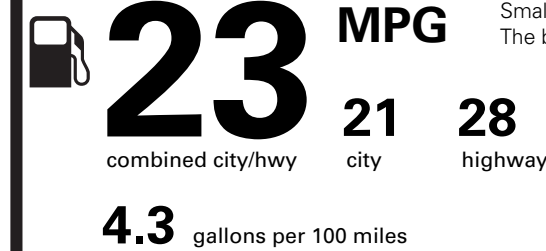

WARRANTY

- 3YR/36,000 BUMPER / BUMPER
- 5YR/60,000 POWERTRAIN
- 5YR/60,000 ROADSIDE ASSIST

INCLUDED ON THIS VEHICLE

(MSRP)

EQUIPMENT GROUP 201A

OPTIONAL EQUIPMENT/OTHER

- .18" SPLT-SPK SLVR PTD ALUM WH
- 245/60R18 A/S BSW TIRES
- CONVENIENCE PACKAGE 1,250.00
- .PERIMETER ALARM
- .POWER LIFTGATE
- .REMOTE START SYSTEM
- .UNIVERSAL GARAGE DOOR OPENER
- .WIRELESS CHARGING PAD
- 50 STATE EMISSIONS NO CHARGE
- PANORAMIC VISTA ROOF 1,595.00
- MINI SPARE WHL/TIRE 100.00
- FRONT LICENSE PLATE BRACKET NO CHARGE

PRICE INFORMATION

BASE PRICE	$39,665.00
TOTAL OPTIONS/OTHER	2,945.00
TOTAL VEHICLE & OPTIONS/OTHER	42,610.00
DESTINATION & DELIVERY	1,495.00

(MSRP)

TOTAL VEHICLE & OPTIONS/OTHER 42,610.00
DESTINATION & DELIVERY 1,495.00

This label is affixed pursuant to the Federal Automobile Information Disclosure Act. Gasoline, License, and Title Fees, State and Local taxes are not included. Dealer installed options or accessories are not included unless listed above.

TOTAL MSRP $44,105.00

Whether you decide to lease or finance your vehicle, you'll find the choices that are right for you. See your dealer for details or visit www.ford.com/finance.

RD111 N RB 2X 425 000288 04 11 24

EPA DOT Fuel Economy and Environment

Gasoline Vehicle

Fuel Economy

Small SUVs range from 14 to 123 MPG. The best vehicle rates 140 MPGe.

You spend **$2,000** more in fuel costs over 5 years compared to the average new vehicle.

Annual fuel cost **$2,350**