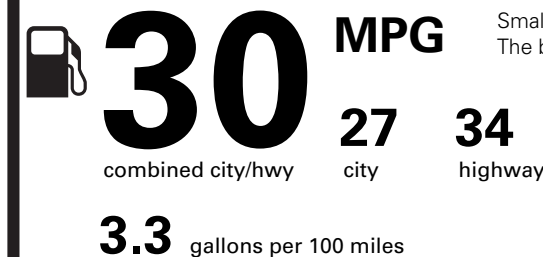

NO CHARGE

995.00

NO CHARGE

PRICE INFORMATION

Table with 2 columns: Description, (MSRP)
BASE PRICE \$29,345.00
TOTAL OPTIONS/OTHER 995.00
TOTAL VEHICLE & OPTIONS/OTHER 30,340.00
DESTINATION & DELIVERY 1,495.00

EPA DOT

Fuel Economy and Environment

Gasoline Vehicle

Fuel Economy

Small SUVs range from 14 to 123 MPG. The best vehicle rates 140 MPGe.

You save \$750

in fuel costs over 5 years compared to the average new vehicle.