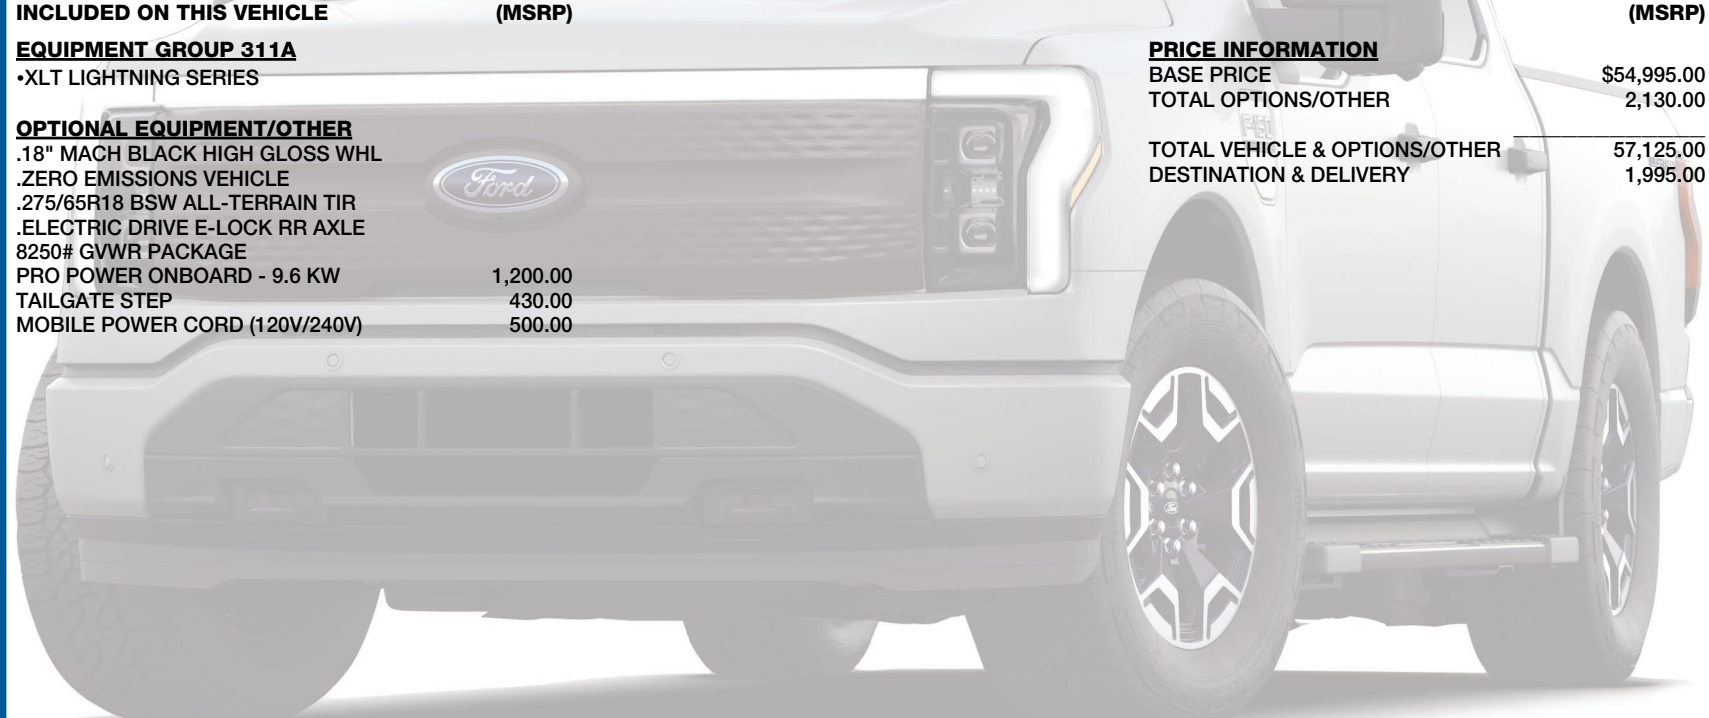

FUNCTIONAL

- 360-DEGREE CAMERA
- BLIS W/CROSS-TRAFFIC ALERT
- CLASS IV TRAILER HITCH
- FORDPASS CONNECT™ 4G HOTSPOT TELEMATICS MODEM
- FORWARD SENSING SYSTEM
- LANE-KEEPING SYSTEM
- POST-COLLISION BRAKING
- PRE-COLLISION ASSIST W/AEB
- REVERSE BRAKE ASSIST
- REVERSE SENSING AND REAR VIEW CAMERA
- SECURICODE, KEYLESS ENTRY
- SIRIUSXM® W/360L- NA AK&HI
- SYNC®4 W/EVR & 12" SCREEN

SAFETY/SECURITY

- ADVANCETRAC™ WITH RSC®
- AIRBAGS - FRONT SEAT MOUNTED SIDE IMPACT
- AIRBAGS - SAFETY CANOPY®
- LED CTR HIGH MNT STOP LAMP
- PERIMETER ALARM
- SOS POST-CRASH ALERT SYSTM™

WARRANTY

- 3YR/36,000 BUMPER / BUMPER
- 5YR/60,000 POWERTRAIN
- 5YR/60,000 ROADSIDE ASSIST
- 5YR/60,000 SAFETY RESTRAINT SYS
- 8YR/100,000 ELECTRIC VEHICLE COMPONENTS

INCLUDED ON THIS VEHICLE

(MSRP)

EQUIPMENT GROUP 311A

- •XLT LIGHTNING SERIES

OPTIONAL EQUIPMENT/OTHER

- .18" MACH BLACK HIGH GLOSS WHL
- .ZERO EMISSIONS VEHICLE
- .275/65R18 BSW ALL-TERRAIN TIR
- .ELECTRIC DRIVE E-LOCK RR AXLE
- 8250# GVWR PACKAGE
- PRO POWER ONBOARD - 9.6 KW 1,200.00
- TAILGATE STEP 430.00
- MOBILE POWER CORD (120V/240V) 500.00

PRICE INFORMATION

BASE PRICE	$54,995.00
TOTAL OPTIONS/OTHER	2,130.00
TOTAL VEHICLE & OPTIONS/OTHER	57,125.00
DESTINATION & DELIVERY	1,995.00

EPA DOT

Fuel Economy and Environment

Electric Vehicle

Fuel Economy

68 MPGe Standard Pickup Trucks range from 12 to 70 MPGe. The best vehicle rates 132 MPGe.

combined city/hwy **76** city **61** highway **49** kW-hrs per 100 miles

Driving Range
When fully fueled, vehicle can travel about... **240** miles

Charge Time: 11.9 hours (240V)

You save $2,750
in fuel costs over 5 years compared to the average new vehicle.

Annual fuel cost $1,050