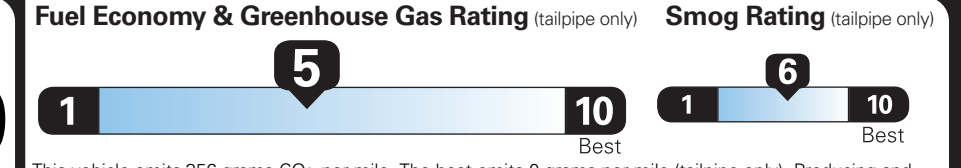

EPA DOT Fuel Economy and Environment

Gasoline Vehicle

Fuel Economy

25 MPG combined city/hwy

22 city

29 highway

4.0 gallons per 100 miles

Small Pickup Trucks range from 18 to 37 MPG. The best vehicle rates 140 MPGe.

You spend **$1,000** more in fuel costs over 5 years compared to the average new vehicle.

Annual fuel cost **$2,150**