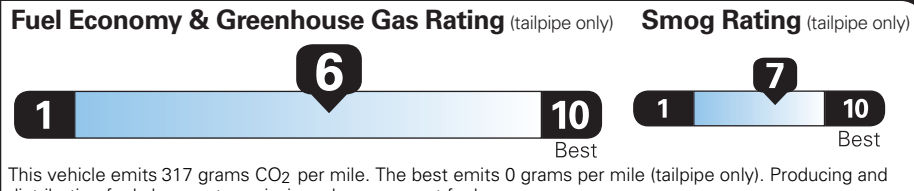

PRICE INFORMATION

Table showing base price, total options, and total MSRP of \$35,395.00.

EPA DOT Fuel Economy and Environment

Gasoline Vehicle

Fuel Economy: 28 MPG combined city/hwy, 26 city, 32 highway. 3.6 gallons per 100 miles.

You save \$0 in fuel costs over 5 years compared to the average new vehicle.

Annual fuel cost \$1,950

Actual results will vary for many reasons, including driving conditions and how you drive and maintain your vehicle.