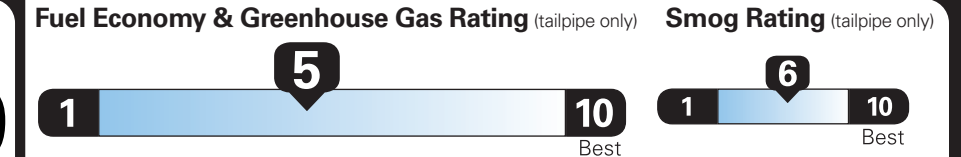

EPA DOT Fuel Economy and Environment

Gasoline Vehicle

Fuel Economy
25 MPG
combined city/hwy
22 city
29 highway
4.0 gallons per 100 miles

Small Pickup Trucks range from 18 to 37 MPG. The best vehicle rates 140 MPGe.

You spend **$1,000** more in fuel costs over 5 years compared to the average new vehicle.

Annual fuel cost **$2,150**