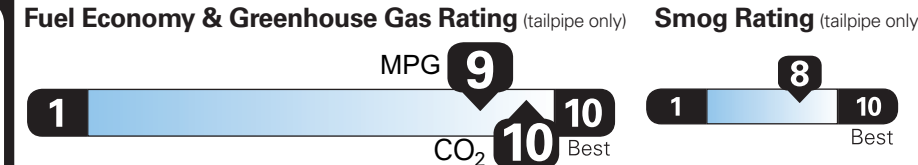

Actual results will vary for many reasons, including driving conditions and how you drive and maintain your vehicle. The average new vehicle gets 28 MPG and costs $8,000 to fuel over 5 years. Cost estimates are based on 15,000 miles per year at $2.95 per gallon and $.14 per kW-hr. This is a dual fueled automobile. MPGe is miles per gasoline gallon equivalent. Vehicle emissions are a significant cause of climate change and smog.

fueleconomy.gov

Calculate personalized estimates and compare vehicles

GOVERNMENT 5-STAR SAFETY RATINGS

Overall Vehicle Score ★★★★★

Based on the combined ratings of frontal, side and rollover. Should ONLY be compared to other vehicles of similar size and weight.

Frontal Crash Driver Passenger ★★★★★

Based on the risk of injury in a frontal impact. Should ONLY be compared to other vehicles of similar size and weight.

Side Crash Front seat Rear seat ★★★★★

Based on the risk of injury in a side impact.

Rollover ★★★★★

Based on the risk of rollover in a single-vehicle crash.

Star ratings range from 1 to 5 stars (★★★★★), with 5 being the highest. Source: National Highway Traffic Safety Administration (NHTSA). www.safercar.gov or 1-888-327-4236

FordPass Connect™

Download the FordPass™ app* and you can:

- Access Vehicle Control Features
- Remotely start, lock and unlock your vehicle.
- Locate your vehicle and check approximate fuel range.
- Receive vehicle health alerts.

- Activate 4G LTE Wi-Fi Hotspot
- New vehicles include a 3-month or 3GB data (whichever comes first) Wi-Fi trial.
- Connect up to ten Wi-Fi-equipped devices.

The FordPass Connect™ modem is active and sending vehicle data (e.g., diagnostics) to Ford. See in-vehicle Settings for connectivity options.

Insist on Ford Protect! The only extended service plan fully backed by Ford and honored at every Ford dealership in the U.S., Canada and Mexico. See your Ford dealer or visit www.FordOwner.com.

WARNING: Operating, servicing and maintaining a passenger vehicle, pickup truck, van, or off-road vehicle can expose you to chemicals including engine exhaust, carbon monoxide, phthalates, and lead, which are known to the State of California to cause cancer and birth defects or other reproductive harm. To minimize exposure, avoid breathing exhaust, do not idle the engine except as necessary, service your vehicle in a well-ventilated area and wear gloves or wash your hands frequently when servicing your vehicle. For more information go to www.P65Warnings.ca.gov/passenger-vehicle.

SCAN OR TEXT 1FPUB40016 TO 48028

www.ford.com/help/privacy-terms/

RAMP ONE	CB27	CONVOY	TOTAL MSRP $47,095.00
RAMP TWO	ITEM #: 71-S159 O/T 2		

Whether you decide to lease or finance your vehicle, you'll find the choices that are right for you. See your dealer for details or visit www.ford.com/finance.

PK271 N RB 2X 350 006423 10 27 23