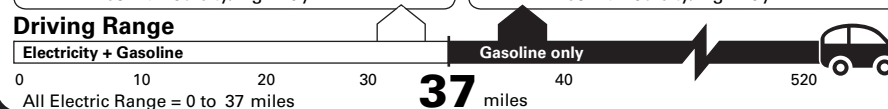

SAFETY/SECURITY

- ADVANCETRAC™ WITH RSC®
- AIRBAG - DRIVER KNEE
- AIRBAGS - DUAL STAGE FRONT
- AIRBAGS - FRONT SEAT MOUNTED SIDE IMPACT
- AIRBAGS - SAFETY CANOPY®
- LATCH CHILD SAFETY SYSTEM
- PERSONAL SAFETY SYSTEM™
- SOS POST-CRASH ALERT SYS™
- TIRE PRESSURE MONIT SYS

WARRANTY

- 3YR/36,000 BUMPER / BUMPER
- 5YR/60,000 ROADSIDE ASSIST
- 8YR/100,000 HYBRID UNIQUE COMPONENTS

INCLUDED ON THIS VEHICLE

(MSRP)

EQUIPMENT GROUP 700A

OPTIONAL EQUIPMENT/OTHER

- .18" MACHINED MAGNETIC ALUM WH
- .225/60R18 100H A/S BSW TIRES
- PHEV PREMIUM PACKAGE 4,530.00
- .REVERSE BRAKE ASSIST
- .MEMORY PACKAGE
- .ACTIVE PARK ASSIST 2.0
- .360 CAMERA W/SPLIT VIEW
- .WIRELESS CHARGING
- .HEAD-UP DISPLAY
- .10-WAY POWER DRIVER SEAT
- CLASS II TRAILER TOW PACKAGE 495.00
- FRONT LICENSE PLATE BRACKET NO CHARGE

DEALER INSTALLED OPTIONS

- Locking Wheel Lug Nuts 75.00

PRICE INFORMATION

BASE PRICE	$40,500.00
TOTAL OPTIONS/OTHER	5,100.00
TOTAL VEHICLE & OPTIONS/OTHER	45,600.00
DESTINATION & DELIVERY	1,495.00

EPA DOT Fuel Economy and Environment

Plug-In Hybrid Vehicle Electricity-Gasoline

Fuel Economy Small SUVs range from 14 to 129 MPG. The best vehicle rates 132 MPGe.

Electricity + Gasoline
Charge Time: 3.4 hours (240V)

101 MPGe
0.0 gallons per 100 miles
33 kW-hrs per 100 miles

Gasoline Only

40 MPG
2.5 gallons per 100 miles

You save **$3,750** in fuel costs over 5 years compared to the average new vehicle.

Annual fuel cost **$850**