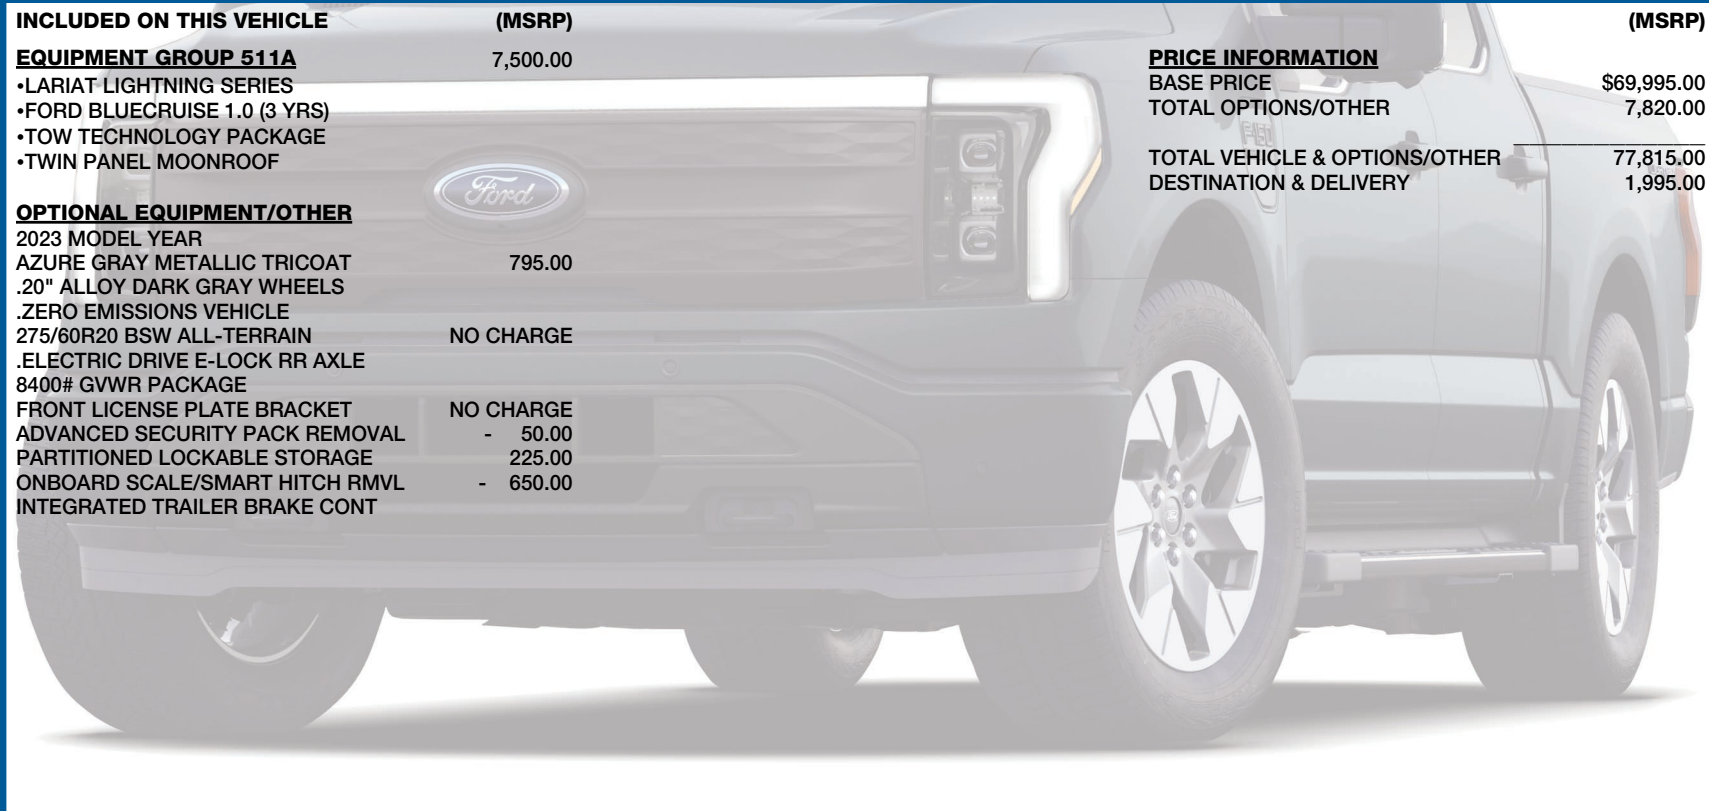

INCLUDED ON THIS VEHICLE

(MSRP)

EQUIPMENT GROUP 511A

7,500.00

- LARIAT LIGHTNING SERIES
- FORD BLUECRUISE 1.0 (3 YRS)
- TOW TECHNOLOGY PACKAGE
- TWIN PANEL MOONROOF

PRICE INFORMATION

BASE PRICE	\$69,995.00
TOTAL OPTIONS/OTHER	7,820.00
TOTAL VEHICLE & OPTIONS/OTHER	77,815.00
DESTINATION & DELIVERY	1,995.00

EPA DOT

Fuel Economy and Environment

Electric Vehicle

Fuel Economy

70 MPGe
combined city/hwy

Standard Pickup Trucks range from 12 to 70 MPGe. The best vehicle rates 132 MPGe.

You save
\$3,000
in fuel costs
over 5 years
compared to the
average new vehicle.