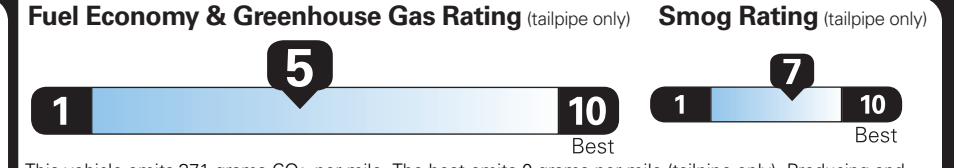

WARRANTY

- 4YR/50K MILE WARRANTY
- 4YR/50K PICKUPDELIVERY SVC
- 6YR/70K MI POWERTRAIN WARR

INCLUDED ON THIS VEHICLE

(MSRP)

EQUIPMENT GROUP 202A 5,775.00

OPTIONAL EQUIPMENT/OTHER

2024 MODEL YEAR
BLUE PANTHER METALLIC 750.00
50 STATE EMISSIONS NO CHARGE
BLUECRUISE EQUIP: 4 YEAR INCL
FRONT LICENSE PLATE BRACKET NO CHARGE

PRICE INFORMATION

BASE PRICE \$54,750.00
TOTAL OPTIONS/OTHER 6,525.00
TOTAL VEHICLE & OPTIONS/OTHER 61,275.00
DESTINATION & DELIVERY 1,595.00

EPA DOT Fuel Economy and Environment

Gasoline Vehicle

Fuel Economy
24 MPG
combined city/hwy city highway
4.2 gallons per 100 miles

Small SUVs range from 14 to 123 MPG. The best vehicle rates 140 MPGe.

You spend \$1,500 more in fuel costs over 5 years compared to the average new vehicle.

Annual fuel cost \$2,250

This vehicle emits 371 grams CO₂ per mile. The best emits 0 grams per mile (tailpipe only). Producing and distributing fuel also create emissions; learn more at fueleconomy.gov.