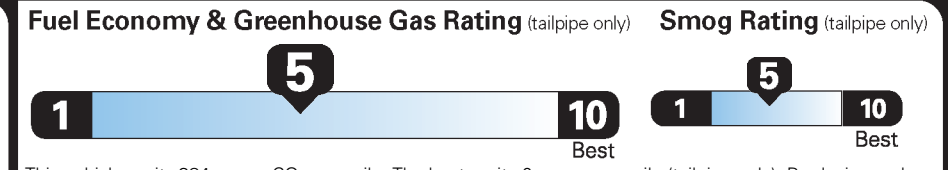

EPA DOT Fuel Economy and Environment

Gasoline Vehicle

Fuel Economy

23 MPG
combined city/hwy

20 city
29 highway

4.3 gallons per 100 miles

Midsized Cars range from 12 to 136 MPG. The best vehicle rates 136 MPGe.

You spend \$1,250 more in fuel costs over 5 years compared to the average new vehicle.

Annual fuel cost \$1,750

This vehicle emits 384 grams CO₂ per mile. The best emits 0 grams per mile (tailpipe only). Producing and distributing fuel also create emissions; learn more at fuelconomy.gov.