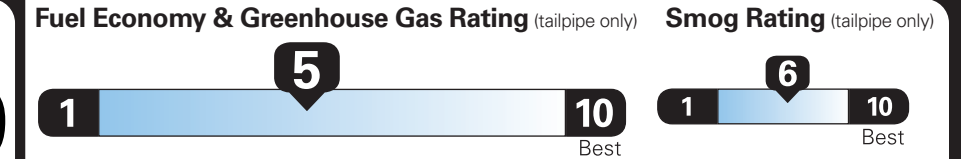

EPA DOT Fuel Economy and Environment

Gasoline Vehicle

Fuel Economy

25 MPG combined city/hwy

22 city

29 highway

4.0 gallons per 100 miles

Small Pickup Trucks range from 18 to 37 MPG. The best vehicle rates 140 MPGe.

You spend **$1,000** more in fuel costs over 5 years compared to the average new vehicle.

Annual fuel cost **$2,150**