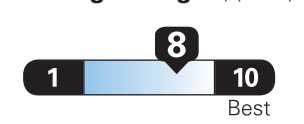

Smog Rating (tailpipe only)

This vehicle emits 225 grams CO₂ per mile. The best emits 0 grams per mile (tailpipe only). Producing and distributing fuel also create emissions; learn more at fueleconomy.gov.

Actual results will vary for many reasons, including driving conditions and how you drive and maintain your vehicle. The average new vehicle gets 28 MPG and costs $9,750 to fuel over 5 years. Cost estimates are based on 15,000 miles per year at $3.60 per gallon. MPGe is miles per gasoline gallon equivalent. Vehicle emissions are a significant cause of climate change and smog.

fueleconomy.gov

Calculate personalized estimates and compare vehicles

Smartphone QR Code™