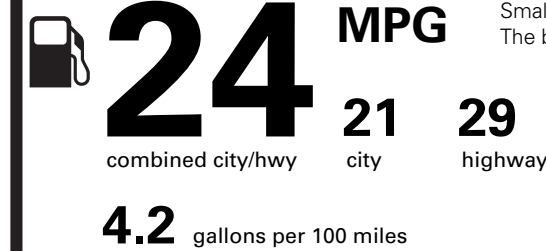

FUNCTIONAL

- 360 DEGREE CAMERA
- ADAPTIVE SUSPENSION
- ALL-NEW IN VEHICLE DIG EXP
- BLIS W/CROSS-TRAFFIC ALERT
- INTEL ADAPT CRUISE CONTROL
- INTELLIGENT ACCESS W/PUSH BUTTON START
- LANE-KEEPING SYSTEM
- LINCOLN CONNECT™ -5G MODEM W/WIFI CAPABILITY
- PHONE AS A KEY (PAAK)
- PREM CONNECTIVITY:1YR PLAN
- REAR PARKING SENSORS
- REVEL® ULTIMA 3D 28-SPKRS
- SECURICODE™ KEYLESS KEYPAD

SAFETY/SECURITY

- ADVANCETRAC™ WITH RSC
- AIRBAGS-DUAL-STAGE FRONT
- AIRBAGS-SIDE IMPACT/SAFETY CANOPY SIDE AIR CURTAINS
- AUTO HIGH BEAMS
- PERIMETER ALARM
- PERSONAL SAFETY SYSTEM™
- PRE-COLLISION ASSIST W/AEB
- SOS POST-CRASH ALERT SYS™
- TIRE PRESSURE MONITOR SYS

WARRANTY

- 4YR/50K MILE WARRANTY
- 4YR/50K PICKUPDELIVERY SVC
- 6YR/70K MI POWERTRAIN WARR

INCLUDED ON THIS VEHICLE

	(MSRP)
EQUIPMENT GROUP 203A	10,005.00
OPTIONAL EQUIPMENT/OTHER	
2024 MODEL YEAR	
WHITE PLATINUM MET 3C	750.00
50 STATE EMISSIONS	NO CHARGE
21" PAINTED BRT MACH ALUM	500.00
BLUECRUISE EQUIP: 4 YEAR INCL	
FRONT LICENSE PLATE BRACKET	NO CHARGE

PRICE INFORMATION

BASE PRICE	(MSRP) $54,750.00
TOTAL OPTIONS/OTHER	11,255.00
TOTAL VEHICLE & OPTIONS/OTHER	66,005.00
DESTINATION & DELIVERY	1,395.00

EPA DOT Fuel Economy and Environment

Gasoline Vehicle

Fuel Economy

Small SUVs range from 14 to 123 MPG. The best vehicle rates 140 MPGe.

You spend **$1,500** more in fuel costs over 5 years compared to the average new vehicle.

Annual fuel cost **$2,250**