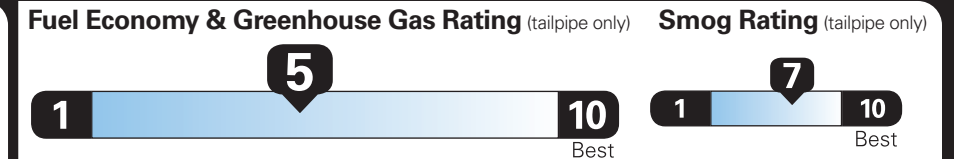

WARRANTY

- 4YR/50K MILE WARRANTY
- 4YR/50K PICKUPDELIVERY SVC
- 6YR/70K MI POWERTRAIN WARR

INCLUDED ON THIS VEHICLE

	(MSRP)
EQUIPMENT GROUP 203A	10,005.00
OPTIONAL EQUIPMENT/OTHER	
2024 MODEL YEAR	
WHITE PLATINUM MET 3C	750.00
50 STATE EMISSIONS	NO CHARGE
21" PAINTED BRT MACH ALUM	500.00
BLUECRUISE EQUIP: 4 YEAR INCL	
FRONT LICENSE PLATE BRACKET	NO CHARGE

PRICE INFORMATION

BASE PRICE	(MSRP) \$54,750.00
TOTAL OPTIONS/OTHER	11,255.00
TOTAL VEHICLE & OPTIONS/OTHER	66,005.00
DESTINATION & DELIVERY	1,395.00

EPA DOT Fuel Economy and Environment

Gasoline Vehicle

Fuel Economy

Small SUVs range from 14 to 123 MPG. The best vehicle rates 140 MPGe.

You spend **\$1,500** more in fuel costs over 5 years compared to the average new vehicle.

Annual fuel cost **\$2,250**

This vehicle emits 371 grams CO₂ per mile. The best emits 0 grams per mile (tailpipe only). Producing and distributing fuel also create emissions; learn more at fueleconomy.gov.