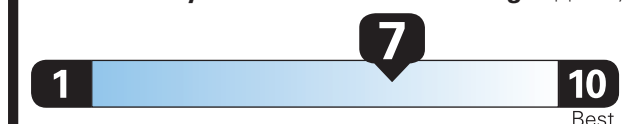

Small SUVs range from 14 to 123 MPG. The best vehicle rates 140 MPGe.

You save \$2,750

in fuel costs over 5 years compared to the average new vehicle.

Annual fuel cost

\$1,400

Fuel Economy & Greenhouse Gas Rating (tailpipe only)