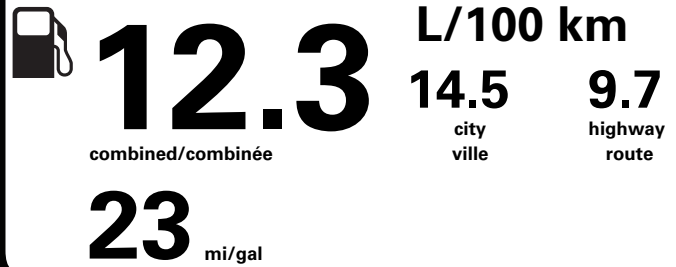

(MSRP)*

PRICE INFORMATION

BASE PRICE	$80,495.00
TOTAL OPTIONS/OTHER	12,180.00
TOTAL VEHICLE & OPTIONS/OTHER DESTINATION & DELIVERY	92,675.00 2,295.00

TOTAL BEFORE REDUCTIONS	94,970.00
LARIAT SERIES DISCOUNT	- 1,750.00
LAR BLACK PACK DISCOUNT	- 500.00

TOTAL REDUCTIONS	- 2,250.00

"THIS VEH. NOT INTENDED FOR SALE OR REGISTRATION IN US" RETAIL PRICES EXCLUDE GST/HST

(MSRP)*

RAMP ONE/ TERMINAL UN	CA68	TOTAL MSRP $92,720.00
RAMP TWO/ TERMINAL DEUX	DEARBORN	
METHOD OF TRANSP/ MODE DE TRANSPORT	CONVOY	
ITEM #: B7-3040 O/T 2	RD081 N RE 2X 440 000659 04 08 24	

* MANUFACTURER'S SUGGESTED RETAIL PRICE = MSRP

* NOTE: THIS PRICE HAS BEEN DEVELOPED AS A GUIDE. DEALERS MAY SELL FOR LESS AND ARE NOT UNDER ANY OBLIGATION TO ACCEPT THIS SUGGESTED RETAIL PRICE.

Gasoline Vehicle
Véhicule à essence

Fuel Consumption / Consommation de carburant

Annual fuel COST
for an annual distance of 20,000 km, and an average fuel price of $1.45 per litre

$ 3 567

Coût annuel en carburant

pour une distance annuelle de 20 000 km, et un prix moyen du carburant de 1,45 $ par litre

Standard pickup trucks range from / Les camionnettes ordinaires font entre 3.2 - 19.8 L_e/100 km

L_e is gasoline litre equivalent
L_e signifie litre équivalent d'essence

Carbon Dioxide Rating / Indice de dioxyde de carbone

Tailpipe emissions only / Émissions du tuyau d'échappement seulement

Smog Rating / Indice de Smog

Estimates are based on Government of Canada approved criteria and testing methods. Vehicle's actual fuel consumption will vary.

Estimations établies selon des méthodes d'essai et des critères approuvés par le gouvernement du Canada. La consommation de carburant réelle du véhicule variera.

For more information visit

vehicles.nrcan.gc.ca

Pour plus d'information visitez

vehicules.nrcan.gc.ca

U.S. GOVERNMENT SAFETY RATINGS
COTES DE SÉCURITÉ DU GOUVERNEMENT AMÉRICAIN

Overall Vehicle Score / Cote globale du véhicule	★★★★★
Frontal Crash Collision frontale	★★★★★
Side Crash Collision latérale	★★★★★
Rollover / Capotage	★★★★

Star ratings range from 1 to 5 stars (*****), with 5 being the highest. Les cotes varient de 1 à 5 étoiles (*****), 5 étant la cote la plus élevée.

Source: U.S. National Highway Traffic Safety Administration
For more information / Pour de plus amples renseignements
www.safercar.gov

1FTFW5L81RFA74612

FordPass Connect™

Download the FordPass™ app* and you can:

- Access Vehicle Control Features
- Remotely start, lock and unlock your vehicle.
- Locate your vehicle and check approximate fuel range.
- Receive vehicle health alerts.

Activate 4G LTE Wi-Fi Hotspot

- New vehicles include a 3-month or 3GB data (whichever comes first) Wi-Fi trial.
- Connect up to ten Wi-Fi-equipped devices.

Ask your sales consultant for more details.

Scan code not operational at this time

FOR PLANT USE ONLY

Insist on Ford Protect! The only extended service plan fully backed by Ford and honored at every Ford dealership in the US and Canada. See your Ford dealer for additional details, or visit www.ford.ca for more information.

Personalize your vehicle with Ford Custom Accessories. Genuine Ford Accessories are engineered for your vehicle and can be included under the Ford New Vehicle Limited Warranty. Certain conditions, limitations and exclusions apply. See your Dealer for details.