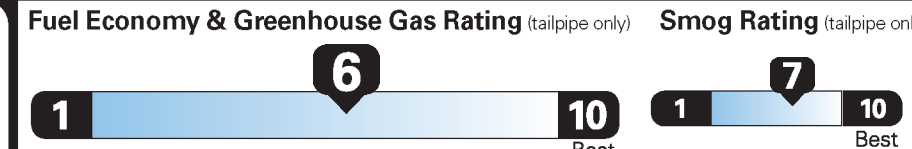

- AM/FM/MP3, 6 SPEAKERS
- AUTO START STOP TECH
- ELECTRIC PARKING BRAKE
- FORD CO-PILOT360™
- FORDPASS™ CONNECT 4GWI-FI HOTSPOT TELEMATICS MODEM
- INTELLIGENT ACCESS W/PUSH BUTTON START
- REAR VIEW CAMERA
- SECURICODE KEYLESS KEYPAD
- SIRIUSXM® - SVC N/A AK&HI
- SYNC®3 8" SCR N W/APPLINK®

SAFETY/SECURITY

- ADVANCETRAC® WITH RSC®
- AIRBAG - DRIVER KNEE
- AIRBAGS - DUAL STAGE FRONT
- AIRBAGS - FRONT SEAT MOUNTED SIDE IMPACT
- AIRBAGS - SAFETY CANOPY®
- LATCH CHILD SAFETY SYSTEM
- PERSONAL SAFETY SYSTEM™
- SOS POST-CRASH ALERT SYS™
- TIRE PRESSURE MONIT SYS

WARRANTY

- 3YR/36,000 BUMPER / BUMPER
- 5YR/60,000 POWERTRAIN
- 5YR/60,000 ROADSIDE ASSIST

INCLUDED ON THIS VEHICLE

(MSRP)

EQUIPMENT GROUP 200A

OPTIONAL EQUIPMENT/OTHER

2020 MODEL YEAR	
RAPID RED MET TINTED CC	395.00
.17" SHDW SLVR-PNTD ALUM WHEEL	
.225/65R17 102H A/S BSW2 TIRES	
FORD CO-PILOT360 ASSIST	695.00
.VOICE-ACTV TOUCH-SCR NAV SYS	
.ADAPTIVE CRUISE W/STOP AND GO	
FRONT LICENSE PLATE BRACKET	NO CHARGE

PRICE INFORMATION

BASE PRICE	$28,595.00
TOTAL OPTIONS/OTHER	1,090.00
TOTAL VEHICLE & OPTIONS/OTHER	29,685.00
DESTINATION & DELIVERY	1,195.00

EPA DOT Fuel Economy and Environment

Gasoline Vehicle

Fuel Economy

28 MPG
combined city/hwy

26 city

31 highway

3.6 gallons per 100 miles

Small SUVs range from 18 to 120 MPG. The best vehicle rates 136 MPGe.

You save $250
in fuel costs over 5 years compared to the average new vehicle.

Annual fuel cost
$1,450

This vehicle emits 319 grams CO₂ per mile. The best emits 0 grams per mile (tailpipe only). Producing and distributing fuel also create emissions; learn more at fueleconomy.gov.

Actual results will vary for many reasons, including driving conditions and how you drive and maintain your vehicle. The average new vehicle gets 27 MPG and costs $7,500 to fuel over 5 years. Cost estimates are based on 15,000 miles per year at $2.70 per gallon. MPGe is miles per gasoline gallon equivalent. Vehicle emissions are a significant cause of climate change and smog.

fueleconomy.gov

Calculate personalized estimates and compare vehicles

GOVERNMENT 5-STAR SAFETY RATINGS

Overall Vehicle Score	Not Rated	
Based on the combined ratings of frontal, side and rollover. Should ONLY be compared to other vehicles of similar size and weight.		
Frontal Crash	Driver Passenger	Not Rated
Based on the risk of injury in a frontal impact. Should ONLY be compared to other vehicles of similar size and weight.		
Side Crash	Front seat Rear seat	Not Rated
Based on the risk of injury in a side impact.		
Rollover	Not Rated	
Based on the risk of rollover in a single-vehicle crash.		

Star ratings range from 1 to 5 stars (★★★★★), with 5 being the highest. Source: National Highway Traffic Safety Administration (NHTSA).
www.safercar.gov or 1-888-327-4236

FordPass Connect™

1. Download the FordPass™ app* and you can:
2. **Access Vehicle Control Features**
3. Remotely start, lock and unlock your vehicle.
   - Locate your vehicle and check approximate fuel range.
   - Receive vehicle health alerts.
4. **Activate 4G LTE Wi-Fi Hotspot**
5. New vehicles include a 3-month or 3GB data (whichever comes first) Wi-Fi trial.
   - Connect up to ten Wi-Fi-equipped devices.

The FordPass Connect™ modem is active and sending vehicle data (e.g., diagnostics) to Ford. See in-vehicle Settings for connectivity options.

Insist on Ford Protect! The only extended service plan fully backed by Ford and honored at every Ford dealership in the U.S., Canada and Mexico. See your Ford dealer or visit www.FordOwner.com.

WARNING: Operating, servicing and maintaining a passenger vehicle, pickup truck, van, or off-road vehicle can expose you to chemicals including engine exhaust, carbon monoxide, phthalates, and lead, which are known to the State of California to cause cancer and birth defects or other reproductive harm. To minimize exposure, avoid breathing exhaust, do not idle the engine except as necessary, service your vehicle in a well-ventilated area and wear gloves or wash your hands frequently when servicing your vehicle. For more information go to www.P65Warnings.ca.gov/passenger-vehicle.

SCAN OR TEXT 1FLUA55823 TO 48028

Msg & Data rates may apply. Text HELP for help

www.ford.com/help/privacy-terms/