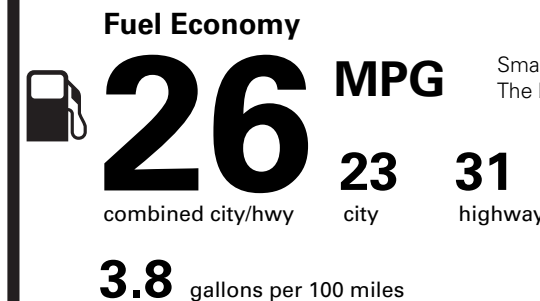

WARRANTY

- 3YR/36,000 BUMPER / BUMPER
5YR/60,000 POWERTRAIN
5YR/60,000 ROADSIDE ASSIST

INCLUDED ON THIS VEHICLE

(MSRP)

EQUIPMENT GROUP 601A

OPTIONAL EQUIPMENT/OTHER

- 225/55R19 99H A/S BSW TIRES
CLASS II TRAILER TOW PACKAGE 495.00
19" MACH DARK TARN ALUM WHEEL
PREMIUM TECHNOLOGY PACKAGE 1,910.00
ACTIVE PARK ASSIST 2.0
HEAD-UP DISPLAY
FRONT LICENSE PLATE BRACKET NO CHARGE

EPA DOT Fuel Economy and Environment

Gasoline Vehicle

Small SUVs range from 14 to 123 MPG. The best vehicle rates 140 MPGe.

You spend \$750

more in fuel costs over 5 years compared to the average new vehicle.