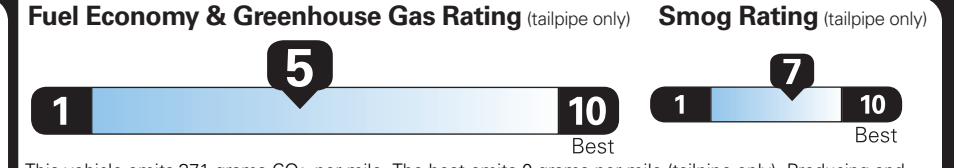

FUNCTIONAL

- 360 DEGREE CAMERA
- ADAPTIVE SUSPENSION
- ALL-NEW IN VEHICLE DIG EXP
- BLIS W/CROSS-TRAFFIC ALERT
- INTEL ADAPT CRUISE CONTROL
- INTELLIGENT ACCESS W/PUSH BUTTON START
- LANE-KEEPING SYSTEM
- LINCOLN CONNECT™ -5G MODEM W/WIFI CAPABILITY
- PHONE AS A KEY (PAAK)
- PREM CONNECTIVITY:1YR PLAN
- REAR PARKING SENSORS
- SECURICODE™ KEYLESS KEYPAD

SAFETY/SECURITY

- ADVANCETRAC™ WITH RSC
- AIRBAGS-DUAL-STAGE FRONT
- AIRBAGS-SIDE IMPACT/SAFETY CANOPY SIDE AIR CURTAINS
- AUTO HIGH BEAMS
- PERIMETER ALARM
- PERSONAL SAFETY SYSTEM™
- PRE-COLLISION ASSIST W/AEB
- SOS POST-CRASH ALERT SYS™
- TIRE PRESSURE MONITOR SYS

WARRANTY

- 4YR/50K MILE WARRANTY
- 4YR/50K PICKUPDELIVERY SVC
- 6YR/70K MI POWERTRAIN WARR

INCLUDED ON THIS VEHICLE

(MSRP)

EQUIPMENT GROUP 202A 5,775.00

OPTIONAL EQUIPMENT/OTHER

2024 MODEL YEAR
WHITE PLATINUM MET 3C 750.00
50 STATE EMISSIONS NO CHARGE
BLUECRUISE EQUIP: 4 YEAR INCL
FRONT LICENSE PLATE BRACKET NO CHARGE

PRICE INFORMATION

BASE PRICE $54,750.00
TOTAL OPTIONS/OTHER 6,525.00
TOTAL VEHICLE & OPTIONS/OTHER 61,275.00
DESTINATION & DELIVERY 1,595.00

EPA DOT Fuel Economy and Environment

Gasoline Vehicle

Fuel Economy
24 MPG
combined city/hwy
21 city
29 highway
4.2 gallons per 100 miles

Small SUVs range from 14 to 123 MPG. The best vehicle rates 140 MPGe.

You spend **$1,500** more in fuel costs over 5 years compared to the average new vehicle.

Annual fuel cost **$2,250**

This vehicle emits 371 grams CO₂ per mile. The best emits 0 grams per mile (tailpipe only). Producing and distributing fuel also create emissions; learn more at fueleconomy.gov.

Actual results will vary for many reasons, including driving conditions and how you drive and maintain your vehicle. The average new vehicle gets 28 MPG and costs $9,750 to fuel over 5 years. Cost estimates are based on 15,000 miles per year at $3.60 per gallon. MPGe is miles per gasoline gallon equivalent. Vehicle emissions are a significant cause of climate change and smog.

fueleconomy.gov

Calculate personalized estimates and compare vehicles

GOVERNMENT 5-STAR SAFETY RATINGS

Overall Vehicle Score Not Rated		
Based on the combined ratings of frontal, side and rollover. Should ONLY be compared to other vehicles of similar size and weight.		
Frontal Crash	Driver Passenger	Not Rated
Based on the risk of injury in a frontal impact. Should ONLY be compared to other vehicles of similar size and weight.		
Side Crash	Front seat Rear seat	Not Rated
Based on the risk of injury in a side impact.		
Rollover	Not Rated	
Based on the risk of rollover in a single-vehicle crash.		

Star ratings range from 1 to 5 stars (★★★★★), with 5 being the highest. Source: National Highway Traffic Safety Administration (NHTSA). www.safercar.gov or 1-888-327-4236

THE LINCOLN WAY™ APP

Your Dashboard of Services & Features

1. Download the Lincoln Way app* and you can:
2. Remotely start, lock and unlock your vehicle
   - Locate your vehicle and check approximate fuel range
   - Receive vehicle health alerts

The Lincoln Connect™ modem is active and sending vehicle data (e.g., diagnostics) to Lincoln. See in-vehicle Settings for connectivity options.

Lincoln Protect™

Insist on Lincoln Protect! The only extended service plan fully backed by Lincoln and honored at every Lincoln dealership in the U.S., Canada and Mexico. See your Lincoln dealer or visit www.LincolnOwner.com

WARNING: Operating, servicing and maintaining a passenger vehicle, pickup truck, van, or off-road vehicle can expose you to chemicals including engine exhaust, carbon monoxide, phthalates, and lead, which are known to the State of California to cause cancer and birth defects or other reproductive harm. To minimize exposure, avoid breathing exhaust, do not idle the engine except as necessary, service your vehicle in a well-ventilated area and wear gloves or wash your hands frequently when servicing your vehicle. For more information go to www.P65Warnings.ca.gov/passenger-vehicle.

SCAN OR TEXT 5LRJ834316 TO 59173

www.lincoln.com/help/privacy-terms/

RAMP ONE	CA37	CONVOY	TOTAL MSRP $62,870.00
RAMP TWO	ITEM #: 63-6007 O/T 2		
This label is affixed pursuant to the Federal Automobile Information Disclosure Act. Gasoline, License, and Title Fees, State and Local taxes are not included. Dealer installed options or accessories are not included unless listed above.			RD193 N RD82X 440 001022 04 19 24