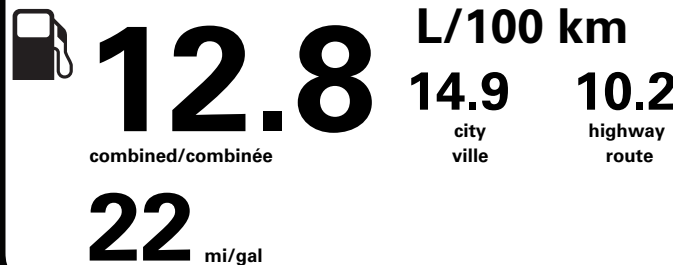

(MSRP)*

6,685.00

100.00

NO CHARGE

NO CHARGE

NO CHARGE

1,750.00

1,075.00

360.00

1,145.00

935.00

PRICE INFORMATION

BASE PRICE	$71,000.00
TOTAL OPTIONS/OTHER	12,050.00
TOTAL VEHICLE & OPTIONS/OTHER	83,050.00
DESTINATION & DELIVERY	2,295.00

TOTAL BEFORE REDUCTIONS 85,345.00

XLT SERIES DISCOUNT - 1,750.00

TOTAL REDUCTIONS - 1,750.00

"THIS VEH. NOT INTENDED FOR SALE OR REGISTRATION IN US" RETAIL PRICES EXCLUDE GST/HST

TOTAL MSRP $83,595.00

* MANUFACTURER'S SUGGESTED RETAIL PRICE = MSRP

* NOTE: THIS PRICE HAS BEEN DEVELOPED AS A GUIDE. DEALERS MAY SELL FOR LESS AND ARE NOT UNDER ANY OBLIGATION TO ACCEPT THIS SUGGESTED RETAIL PRICE.

RAMP ONE/
TERMINAL UN

CW68

RAMP TWO/
TERMINAL DEUX

FINAL ASSEMBLY PLANT/
USINE DE MONTAGE

KANSAS CITY

METHOD OF TRANSP/
MODE DE TRANSPORT

CONVOY

ITEM #: **B7-D015 O/T 2**

RB082 N RE 2X 425 000861 02 08 24

Gasoline Vehicle
Véhicule à essence

Fuel Consumption / Consommation de carburant

Annual fuel **COST**
for an annual distance of 20,000 km, and an average fuel price of $1.45 per litre

$ 3 712

Coût annuel en carburant

pour une distance annuelle de 20 000 km, et un prix moyen du carburant de 1,45 $ par litre

Standard pickup trucks range from /
Les camionnettes ordinaires font entre
3.2 - 19.8 L_e/100 km

L_e is gasoline litre equivalent
L_e signifie litre équivalent d'essence

Carbon Dioxide Rating / Indice de dioxyde de carbone

Tailpipe emissions only / Émissions du tuyau d'échappement seulement

Smog Rating / Indice de Smog

Estimates are based on Government of Canada approved criteria and testing methods. Vehicle's actual fuel consumption will vary.

Estimations établies selon des méthodes d'essai et des critères approuvés par le gouvernement du Canada. La consommation de carburant réelle du véhicule variera.

For more information visit

vehicles.nrcan.gc.ca

Pour plus d'information visitez

vehicules.nrcan.gc.ca

U.S. GOVERNMENT SAFETY RATINGS
COTES DE SÉCURITÉ DU GOUVERNEMENT AMÉRICAIN

Overall Vehicle Score /
Cote globale du véhicule ★ ★ ★ ★ ★

Frontal Crash / Collision frontale
Driver / Conducteur ★ ★ ★ ★ ★
Passenger / Passager ★ ★ ★ ★ ★

Side Crash / Collision latérale
Front seat / Siège avant ★ ★ ★ ★ ★
Rear seat / Siège arrière ★ ★ ★ ★ ★

Rollover / Capotage ★ ★ ★ ★

Star ratings range from 1 to 5 stars (★★★★★), with 5 being the highest.
Les cotes varient de 1 à 5 étoiles (★★★★★), 5 étant la cote la plus élevée.

Source: U.S. National Highway Traffic Safety Administration
For more information / Pour de plus amples renseignements
www.safercar.gov

1FTFW3L54RKD16410

FordPass Connect™

Download the FordPass™ app* and you can:

1. **Access Vehicle Control Features**
2. Remotely start, lock and unlock your vehicle.
   - Locate your vehicle and check approximate fuel range.
   - Receive vehicle health alerts.

1. **Activate 4G LTE Wi-Fi Hotspot**
2. New vehicles include a 3-month or 3GB data (whichever comes first) Wi-Fi trial.
   - Connect up to ten Wi-Fi-equipped devices.

Ask your sales consultant for more details.

Scan code not operational at this time

FOR PLANT USE ONLY

Insist on Ford Protect! The only extended service plan fully backed by Ford and honored at every Ford dealership in the US and Canada. See your Ford dealer for additional details, or visit www.ford.ca for more information.

Personalize your vehicle with Ford Custom Accessories. Genuine Ford Accessories are engineered for your vehicle and can be included under the Ford New Vehicle Limited Warranty. Certain conditions, limitations and exclusions apply. See your Dealer for details.