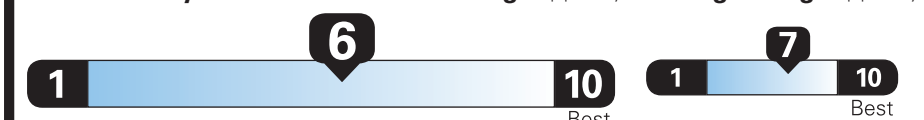

Fuel Economy & Greenhouse Gas Rating (tailpipe only) Smog Rating (tailpipe only)

This vehicle emits 317 grams CO2 per mile. The best emits 0 grams per mile (tailpipe only). Producing and distributing fuel also create emissions; learn more at fueleconomy.gov.

Actual results will vary for many reasons, including driving conditions and how you drive and maintain your vehicle. The average new vehicle gets 28 MPG and costs $9,750 to fuel over 5 years.

fueleconomy.gov

Calculate personalized estimates and compare vehicles

Smartphone QR Code

GOVERNMENT 5-STAR SAFETY RATINGS

Overall Vehicle Score ★★★★★

Based on the combined ratings of frontal, side and rollover. Should ONLY be compared to other vehicles of similar size and weight.

Frontal Crash Driver Passenger ★★★★★

Based on the risk of injury in a frontal impact. Should ONLY be compared to other vehicles of similar size and weight.

Side Crash Front seat Rear seat ★★★★★

Based on the risk of injury in a side impact.

Rollover ★★★★★

Based on the risk of rollover in a single-vehicle crash.

Star ratings range from 1 to 5 stars (★★★★★), with 5 being the highest. Source: National Highway Traffic Safety Administration (NHTSA). www.safercar.gov or 1-888-327-4236

FordPass Connect™

Download the FordPass™ app* and you can:

- Access Vehicle Control Features
  Remotely start, lock and unlock your vehicle.
  Locate your vehicle and check approximate fuel range.
  Receive vehicle health alerts.

- Activate 4G LTE Wi-Fi Hotspot
  New vehicles include a 3-month or 3GB data (whichever comes first) Wi-Fi trial.
  Connect up to ten Wi-Fi-equipped devices.

The FordPass Connect™ modem is active and sending vehicle data (e.g., diagnostics) to Ford. See in-vehicle Settings for connectivity options.

Insist on Ford Protect! The only extended service plan fully backed by Ford and honored at every Ford dealership in the U.S., Canada and Mexico. See your Ford dealer or visit www.FordOwner.com.

Table with vehicle details including RAMP ONE (CA6P), RAMP TWO, CONVOY, ITEM #: 53-P500 O/T 2, TOTAL MSRP $34,895.00, and VIN RD111 N RB 2X 430 011549 04 11 24.