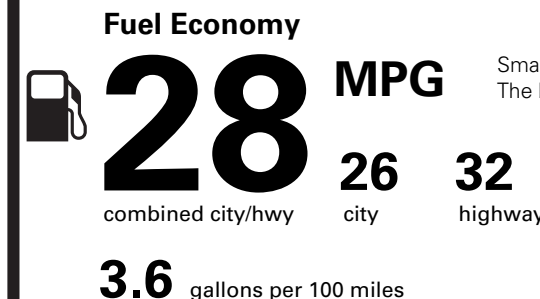

INTERIOR

- 1-TOUCH DOWN DRIVER WINDOW
  ALUMINUM SPORT PEDALS
  CLTH/VINYL BKT FRONT SEATS
  DUAL ZONE AUTO CLIMATE CTL
  MAP POCKETS-PASSENGER
  POWERPOINTS - 12V
  REAR SEAT CUPHOLDERS AND ARMREST
  RED STITCH ACCENTS
  ROTARY GEAR SHIFT DIAL
  SPORT BUCKET FRONT SEATS
  STEERING WHEEL - FLAT
  BOTTOM W/ RED STITCH
  USB A AND C

FUNCTIONAL

- AUTO START STOP TECH
  BLIS W/CROSS-TRAFFIC ALERT
  ELECTRIC PARKING BRAKE
  FORDPASS CONNECT
  INTELLIGENT ACCESS W/PUSH BUTTON START
  REFRESH95
  SIRIUSXM W/360L- NA AK&HI
  SPORT-TUNED SUSPENSION

SAFETY/SECURITY

- ADVANCETRAC WITH RSC
  AIRBAG - DRIVER KNEE
  AIRBAGS - DUAL STAGE FRONT
  AIRBAGS - FRONT SEAT MOUNTED SIDE IMPACT
  AIRBAGS - SAFETY CANOPY
  LATCH CHILD SAFETY SYSTEM
  SOS POST-CRASH ALERT SYS
  TIRE PRESSURE MONIT SYS

WARRANTY

- 3YR/36,000 BUMPER / BUMPER
  5YR/60,000 POWERTRAIN
  5YR/60,000 ROADSIDE ASSIST

INCLUDED ON THIS VEHICLE

(MSRP)

EQUIPMENT GROUP 300A

OPTIONAL EQUIPMENT/OTHER

Table listing optional equipment and their MSRP values, including items like Rock Met Painted Wheel, Heated Steering Wheel, and Connected Nav.

PRICE INFORMATION

Table showing price breakdown: Base Price ($32,660.00), Total Options/Other ($1,490.00), Total Vehicle & Options/Other ($34,150.00), and Total Savings ($750.00).

EPA DOT

Fuel Economy and Environment

Gasoline Vehicle

Small SUVs range from 14 to 123 MPG. The best vehicle rates 140 MPGe.

You save $0

in fuel costs over 5 years compared to the average new vehicle.

Annual fuel cost $1,950