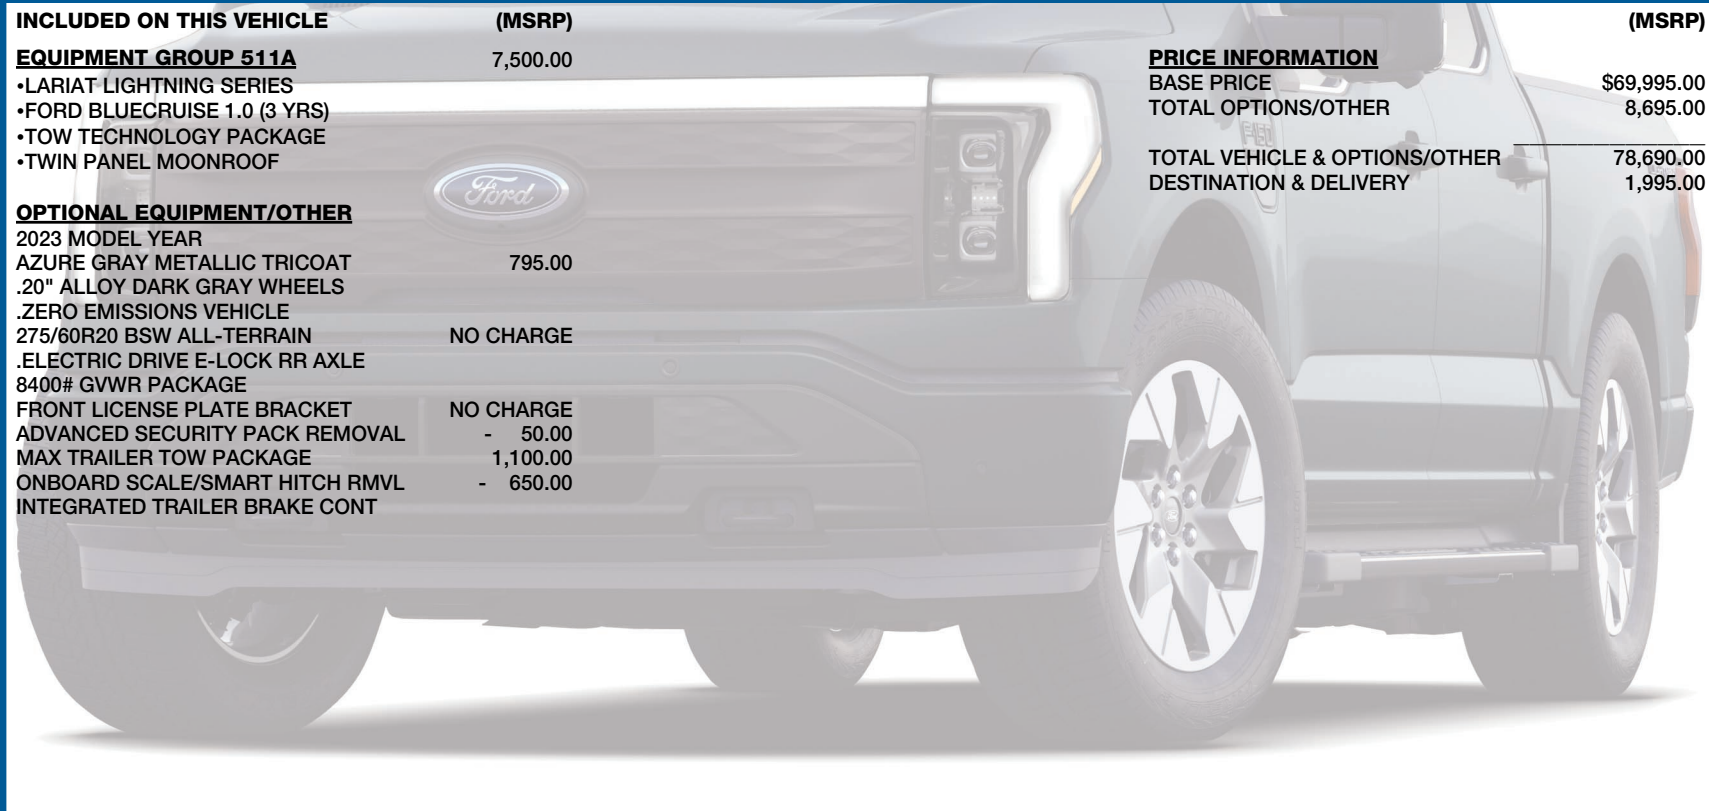

SAFETY/SECURITY

- ADVANCED SECURITY PACK
- AIRBAGS - FRONT SEAT MOUNTED SIDE IMPACT
- AIRBAGS - SAFETY CANOPY@
- LED CTR HIGH MNT STOP LAMP
- PERIMETER ALARM
- SOS POST-CRASH ALERT SYSTM™

WARRANTY

- 3YR/36,000 BUMPER / BUMPER
- 5YR/60,000 POWERTRAIN
- 5YR/60,000 ROADSIDE ASSIST
- 5YR/60,000 SAFETY RESTRAINT SYS
- 8YR/100,000 ELECTRIC VEHICLE COMPONENTS

INCLUDED ON THIS VEHICLE

(MSRP)

EQUIPMENT GROUP 511A

7,500.00

- LARIAT LIGHTNING SERIES
- FORD BLUECRUISE 1.0 (3 YRS)
- TOW TECHNOLOGY PACKAGE
- TWIN PANEL MOONROOF

PRICE INFORMATION

BASE PRICE	$69,995.00
TOTAL OPTIONS/OTHER	8,695.00
TOTAL VEHICLE & OPTIONS/OTHER	78,690.00
DESTINATION & DELIVERY	1,995.00

OPTIONAL EQUIPMENT/OTHER

2023 MODEL YEAR	
AZURE GRAY METALLIC TRICOAT	795.00
.20" ALLOY DARK GRAY WHEELS	
.ZERO EMISSIONS VEHICLE	
275/60R20 BSW ALL-TERRAIN	NO CHARGE
.ELECTRIC DRIVE E-LOCK RR AXLE	
8400# GVWR PACKAGE	
FRONT LICENSE PLATE BRACKET	NO CHARGE
ADVANCED SECURITY PACK REMOVAL	- 50.00
MAX TRAILER TOW PACKAGE	1,100.00
ONBOARD SCALE/SMART HITCH RMVL	- 650.00
INTEGRATED TRAILER BRAKE CONT	

EPA DOT Fuel Economy and Environment

Electric Vehicle

Fuel Economy

70 MPGe combined city/hwy

78 city 63 highway 48 kW-hrs per 100 miles

Standard Pickup Trucks range from 12 to 70 MPGe. The best vehicle rates 132 MPGe.

You save **$3,000** in fuel costs over 5 years compared to the average new vehicle.

Driving Range

Charge Time: 10.1 hours (240V)

Annual fuel cost **$1,000**