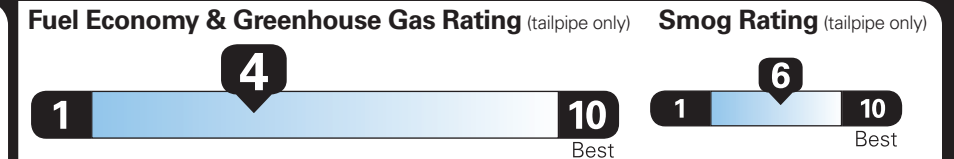

EPA DOT Fuel Economy and Environment

Gasoline Vehicle

Fuel Economy

18 MPG
combined city/hwy

16 city
22 highway

Standard SUVs range from 13 to 102 MPG. The best vehicle rates 140 MPGe.

5.6 gallons per 100 miles

You spend
$5,250
more in fuel costs over 5 years compared to the average new vehicle.

Annual fuel cost
$3,000