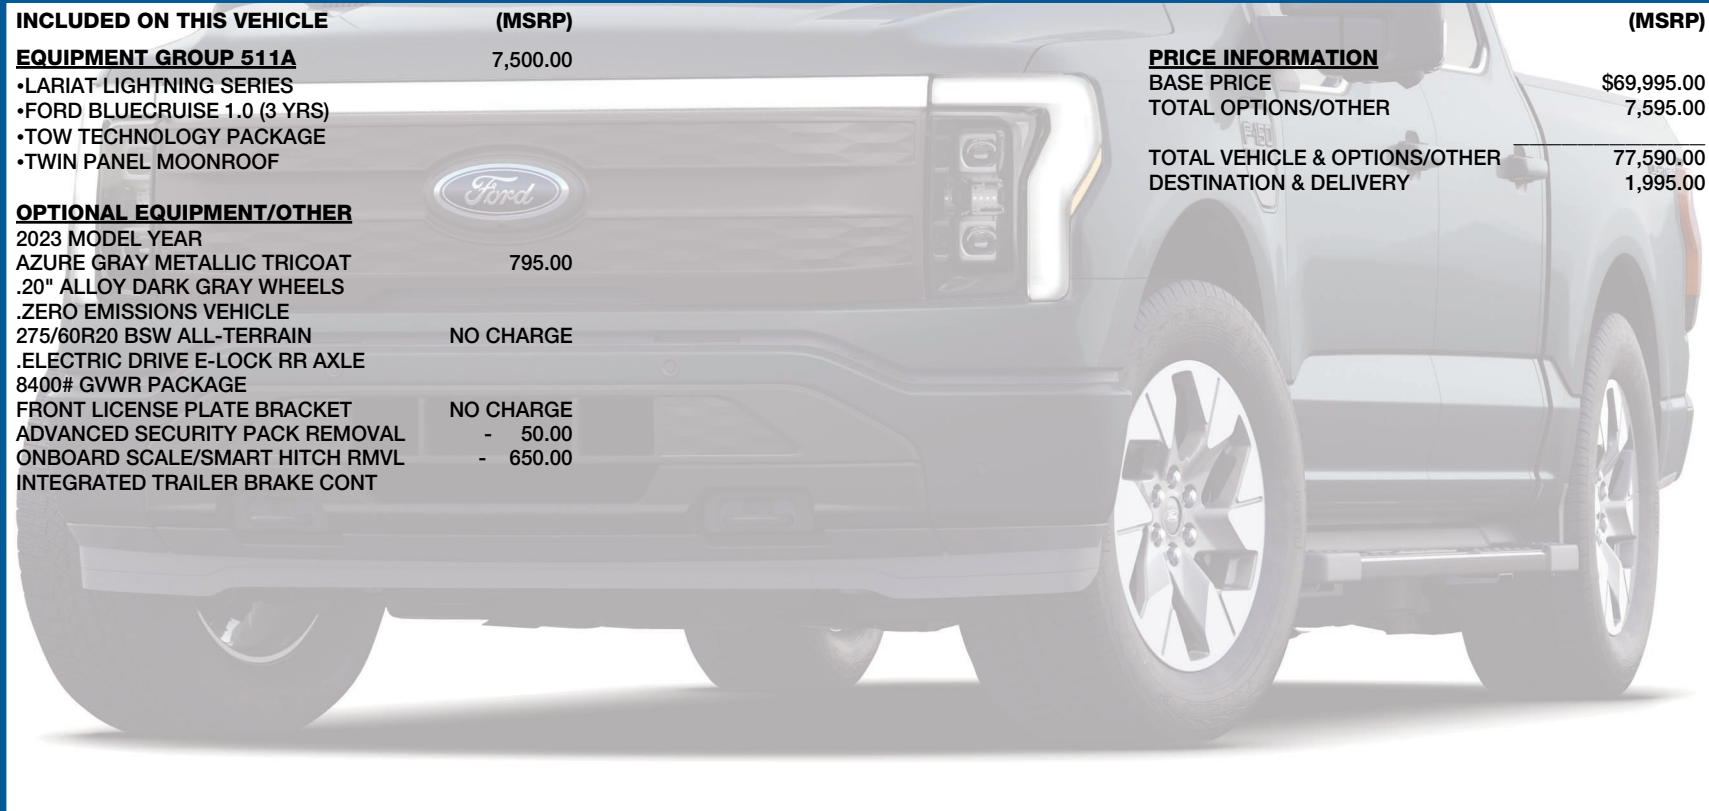

SAFETY/SECURITY

- ADVANCED SECURITY PACK
- AIRBAGS - FRONT SEAT MOUNTED SIDE IMPACT
- AIRBAGS - SAFETY CANOPY@
- LED CTR HIGH MNT STOP LAMP
- PERIMETER ALARM
- SOS POST-CRASH ALERT SYSTM™

WARRANTY

- 3YR/36,000 BUMPER / BUMPER
- 5YR/60,000 POWERTRAIN
- 5YR/60,000 ROADSIDE ASSIST
- 5YR/60,000 SAFETY RESTRAINT SYS
- 8YR/100,000 ELECTRIC VEHICLE COMPONENTS

INCLUDED ON THIS VEHICLE

(MSRP)

EQUIPMENT GROUP 511A

7,500.00

- LARIAT LIGHTNING SERIES
- FORD BLUECRUISE 1.0 (3 YRS)
- TOW TECHNOLOGY PACKAGE
- TWIN PANEL MOONROOF

PRICE INFORMATION

BASE PRICE	$69,995.00
TOTAL OPTIONS/OTHER	7,595.00
TOTAL VEHICLE & OPTIONS/OTHER	77,590.00
DESTINATION & DELIVERY	1,995.00

OPTIONAL EQUIPMENT/OTHER

2023 MODEL YEAR	
AZURE GRAY METALLIC TRICOAT	795.00
.20" ALLOY DARK GRAY WHEELS	
.ZERO EMISSIONS VEHICLE	
275/60R20 BSW ALL-TERRAIN	NO CHARGE
.ELECTRIC DRIVE E-LOCK RR AXLE	
8400# GVWR PACKAGE	
FRONT LICENSE PLATE BRACKET	NO CHARGE
ADVANCED SECURITY PACK REMOVAL	- 50.00
ONBOARD SCALE/SMART HITCH RMVL	- 650.00
INTEGRATED TRAILER BRAKE CONT	

EPA DOT

Fuel Economy and Environment

Electric Vehicle

Fuel Economy

70

combined city/hwy

MPGe

78

city

63

highway

48

kW-hrs per 100 miles

Standard Pickup Trucks range from 12 to 70 MPGe. The best vehicle rates 132 MPGe.

You save $3,000

in fuel costs over 5 years compared to the average new vehicle.

Driving Range

When fully fueled, vehicle can travel about...

Charge Time: 10.1 hours (240V)

Annual fuel cost

$1,000