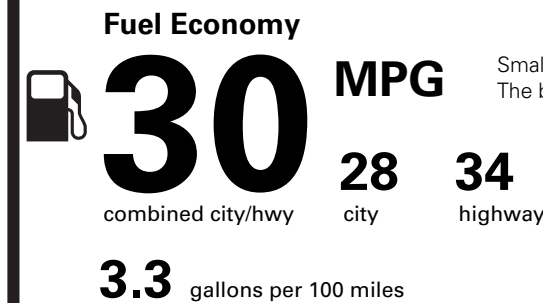

110.00

PRICE INFORMATION

BASE PRICE	\$29,505.00
TOTAL OPTIONS/OTHER	110.00
TOTAL VEHICLE & OPTIONS/OTHER	29,615.00
DESTINATION & DELIVERY	1,245.00

EPA DOT Fuel Economy and Environment

Gasoline Vehicle

Small SUVs range from 14 to 129 MPG. The best vehicle rates 142 MPGe.

You save \$500
in fuel costs over 5 years compared to the average new vehicle.

Annual fuel cost \$1,200

Fuel Economy & Greenhouse Gas Rating (tailpipe only) **Smog Rating** (tailpipe only)

This vehicle emits 293 grams CO₂ per mile. The best emits 0 grams per mile (tailpipe only). Producing and distributing fuel also create emissions; learn more at fueleconomy.gov.