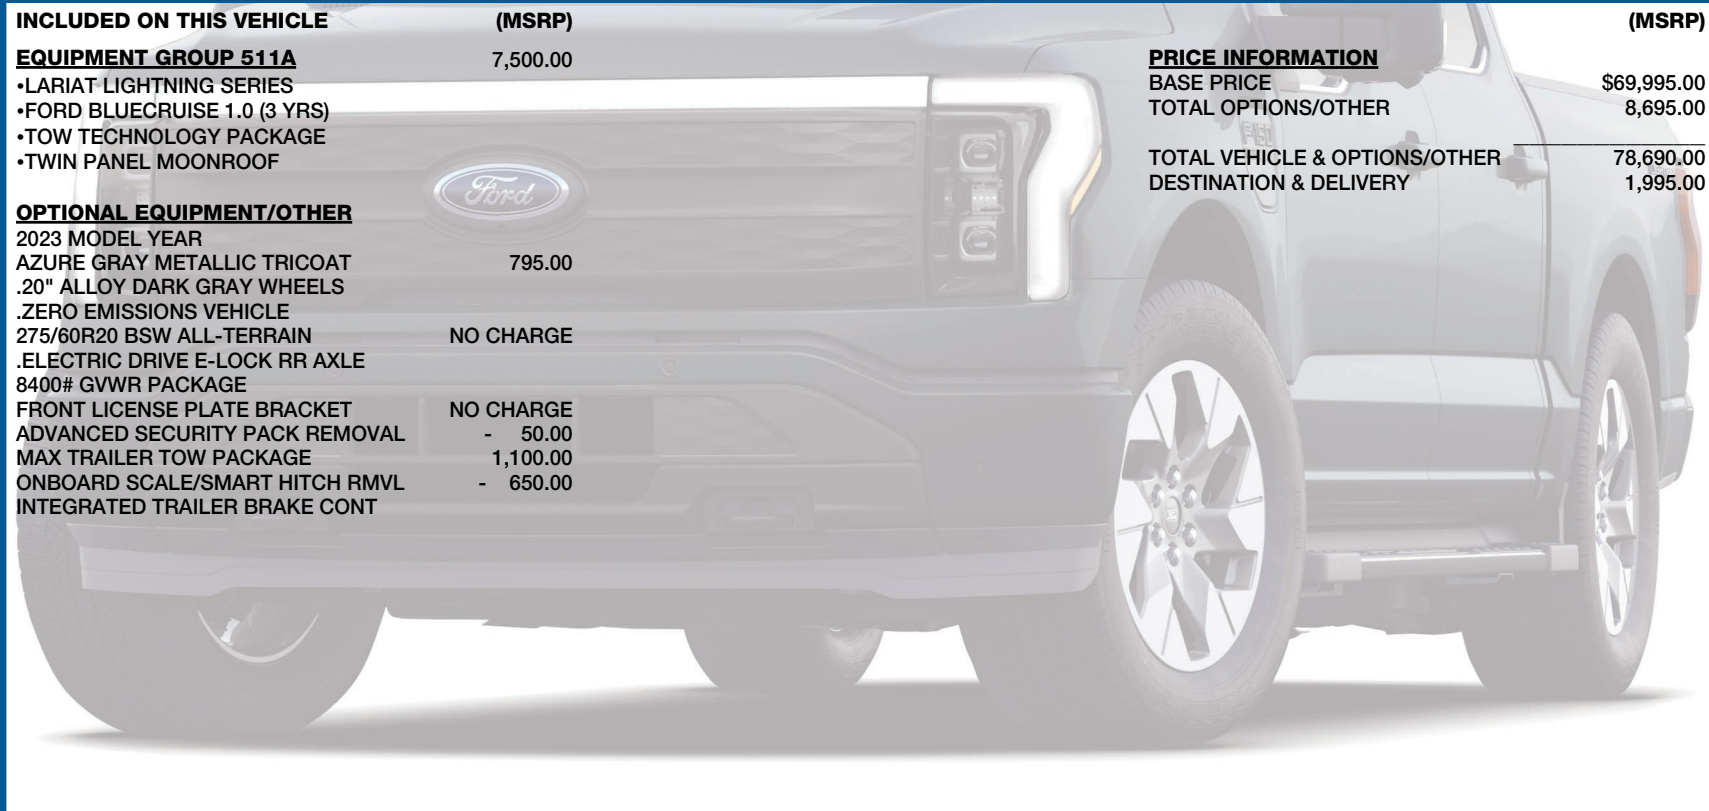

SAFETY/SECURITY

- ADVANCED SECURITY PACK
- AIRBAGS - FRONT SEAT MOUNTED SIDE IMPACT
- AIRBAGS - SAFETY CANOPY@
- LED CTR HIGH MNT STOP LAMP
- PERIMETER ALARM
- SOS POST-CRASH ALERT SYSTM™

WARRANTY

- 3YR/36,000 BUMPER / BUMPER
- 5YR/60,000 POWERTRAIN
- 5YR/60,000 ROADSIDE ASSIST
- 5YR/60,000 SAFETY RESTRAINT SYS
- 8YR/100,000 ELECTRIC VEHICLE COMPONENTS

INCLUDED ON THIS VEHICLE

(MSRP)

EQUIPMENT GROUP 511A

7,500.00

- LARIAT LIGHTNING SERIES
- FORD BLUECRUISE 1.0 (3 YRS)
- TOW TECHNOLOGY PACKAGE
- TWIN PANEL MOONROOF

PRICE INFORMATION

BASE PRICE	$69,995.00
TOTAL OPTIONS/OTHER	8,695.00
TOTAL VEHICLE & OPTIONS/OTHER	78,690.00
DESTINATION & DELIVERY	1,995.00

OPTIONAL EQUIPMENT/OTHER

2023 MODEL YEAR	
AZURE GRAY METALLIC TRICOAT	795.00
.20" ALLOY DARK GRAY WHEELS	
.ZERO EMISSIONS VEHICLE	
275/60R20 BSW ALL-TERRAIN	NO CHARGE
.ELECTRIC DRIVE E-LOCK RR AXLE	
8400# GVWR PACKAGE	
FRONT LICENSE PLATE BRACKET	NO CHARGE
ADVANCED SECURITY PACK REMOVAL	- 50.00
MAX TRAILER TOW PACKAGE	1,100.00
ONBOARD SCALE/SMART HITCH RMVL	- 650.00
INTEGRATED TRAILER BRAKE CONT	

EPA DOT

Fuel Economy and Environment

Electric Vehicle

Fuel Economy

70 MPGe
combined city/hwy

Standard Pickup Trucks range from 12 to 70 MPGe. The best vehicle rates 132 MPGe.

You save **$3,000** in fuel costs over 5 years compared to the average new vehicle.

78 city 63 highway 48 kW-hrs per 100 miles

Driving Range

Charge Time: 10.1 hours (240V)

Annual fuel cost **$1,000**