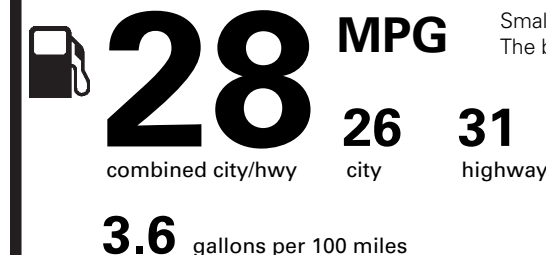

PRICE INFORMATION

BASE PRICE	\$28,110.00
TOTAL OPTIONS/OTHER	425.00
TOTAL VEHICLE & OPTIONS/OTHER	28,535.00
DESTINATION & DELIVERY	1,245.00

EPA DOT

Fuel Economy and Environment

Gasoline Vehicle

Fuel Economy

Small SUVs range from 16 to 120 MPG. The best vehicle rates 141 MPGe.

You save
\$250

in fuel costs over 5 years compared to the average new vehicle.

Annual fuel cost

\$1,450

Fuel Economy & Greenhouse Gas Rating (tailpipe only)