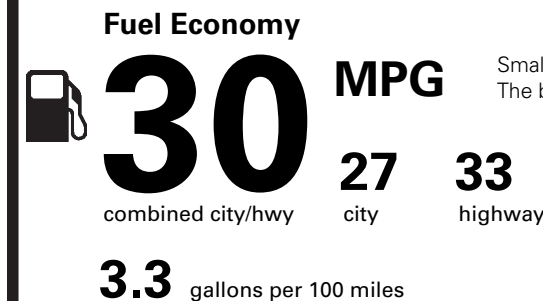

FUNCTIONAL

- AM/FM/MP3, 6 SPEAKERS
- AUTO START STOP TECH
- ELECTRIC PARKING BRAKE
- FORD CO-PILOT360™
- FORDPASS™ CONNECT 4GWI-FI HOTSPOT TELEMATICS MODEM
- INTELLIGENT ACCESS W/PUSH BUTTON START
- REAR VIEW CAMERA
- SECURICODE KEYLESS KEYPAD
- SIRIUSXM® - SVC N/A AK&HI
- SYNC®3 8" SCR N W/APPLINK®

SAFETY/SECURITY

- ADVANCETRAC® WITH RSC®
- AIRBAG - DRIVER KNEE
- AIRBAGS - DUAL STAGE FRONT
- AIRBAGS - FRONT SEAT MOUNTED SIDE IMPACT
- AIRBAGS - SAFETY CANOPY®
- LATCH CHILD SAFETY SYSTEM
- PERSONAL SAFETY SYSTEM™
- SOS POST-CRASH ALERT SYS™
- TIRE PRESSURE MONIT SYS

WARRANTY

- 3YR/36,000 BUMPER / BUMPER
- 5YR/60,000 POWERTRAIN
- 5YR/60,000 ROADSIDE ASSIST

INCLUDED ON THIS VEHICLE (MSRP)
EQUIPMENT GROUP 200A

OPTIONAL EQUIPMENT/OTHER

2020 MODEL YEAR	
RAPID RED MET TINTED CC	395.00
.17" SHDW SLVR-PNTD ALUM WHEEL	
225/65R17 102H A/S BSW TIRES	
FORD CO-PILOT360 ASSIST	695.00
.VOICE-ACTV TOUCH-SCR NAV SYS	
.ADAPTIVE CRUISE W/STOP AND GO	
FRONT LICENSE PLATE BRACKET	NO CHARGE

PRICE INFORMATION

BASE PRICE	$27,105.00
TOTAL OPTIONS/OTHER	1,090.00
TOTAL VEHICLE & OPTIONS/OTHER	28,195.00
DESTINATION & DELIVERY	1,245.00

EPA DOT Fuel Economy and Environment

Gasoline Vehicle

Small SUVs range from 16 to 120 MPG. The best vehicle rates 136 MPGe.

You save $750
in fuel costs over 5 years compared to the average new vehicle.

Annual fuel cost
$1,350