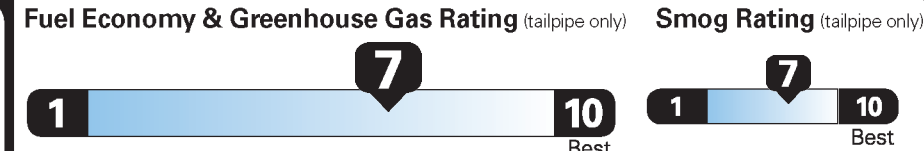

This vehicle emits 297 grams CO₂ per mile. The best emits 0 grams per mile (tailpipe only). Producing and distributing fuel also create emissions; learn more at fueleconomy.gov.

Actual results will vary for many reasons, including driving conditions and how you drive and maintain your vehicle. The average new vehicle gets 27 MPG and costs $7,500 to fuel over 5 years. Cost estimates are based on 15,000 miles per year at $2.70 per gallon. MPGe is miles per gasoline gallon equivalent. Vehicle emissions are a significant cause of climate change and smog.

fueleconomy.gov

Calculate personalized estimates and compare vehicles

Smartphone QR Code™

GOVERNMENT 5-STAR SAFETY RATINGS

Overall Vehicle Score ★★★★★
Based on the combined ratings of frontal, side and rollover. Should ONLY be compared to other vehicles of similar size and weight.

Frontal Crash Driver Passenger ★★★★★
Based on the risk of injury in a frontal impact. Should ONLY be compared to other vehicles of similar size and weight.

Side Crash Front seat Rear seat ★★★★★
Based on the risk of injury in a side impact.

Rollover ★★★★★
Based on the risk of rollover in a single-vehicle crash.

Star ratings range from 1 to 5 stars (★★★★★), with 5 being the highest. Source: National Highway Traffic Safety Administration (NHTSA). www.safercar.gov or 1-888-327-4236

FordPass Connect™

Download the FordPass™ app* and you can:

1. **Access Vehicle Control Features**
2. Remotely start, lock and unlock your vehicle.
   - Locate your vehicle and check approximate fuel range.
   - Receive vehicle health alerts.

1. **Activate 4G LTE Wi-Fi Hotspot**
2. New vehicles include a 3-month or 3GB data (whichever comes first) Wi-Fi trial.
   - Connect up to ten Wi-Fi-equipped devices.

The FordPass Connect™ modem is active and sending vehicle data (e.g., diagnostics) to Ford. See in-vehicle Settings for connectivity options.

Insist on Ford Protect! The only extended service plan fully backed by Ford and honored at every Ford dealership in the U.S., Canada and Mexico. See your Ford dealer or visit www.FordOwner.com.

WARNING: Operating, servicing and maintaining a passenger vehicle, pickup truck, van, or off-road vehicle can expose you to chemicals including engine exhaust, carbon monoxide, phthalates, and lead, which are known to the State of California to cause cancer and birth defects or other reproductive harm. To minimize exposure, avoid breathing exhaust, do not idle the engine except as necessary, service your vehicle in a well-ventilated area and wear gloves or wash your hands frequently when servicing your vehicle. For more information go to www.P65Warnings.ca.gov/passenger-vehicle.

SCAN OR TEXT 1FLUC20856 TO 48028

Msg & Data rates may apply. Text HELP for help

www.ford.com/help/privacy-terms/