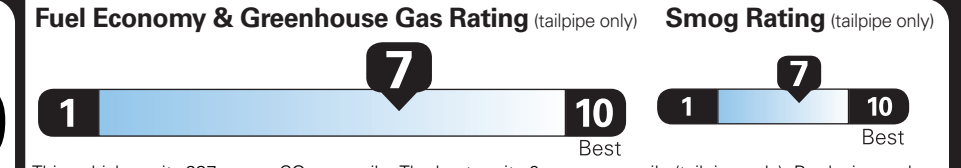

EPA DOT Fuel Economy and Environment

Gasoline Vehicle

Fuel Economy

37 MPG
combined city/hwy

42 city

33 highway

2.7 gallons per 100 miles

Small Pickup Trucks range from 18 to 37 MPG. The best vehicle rates 140 MPGe.

You save $2,500
in fuel costs over 5 years compared to the average new vehicle.

Annual fuel cost $1,450