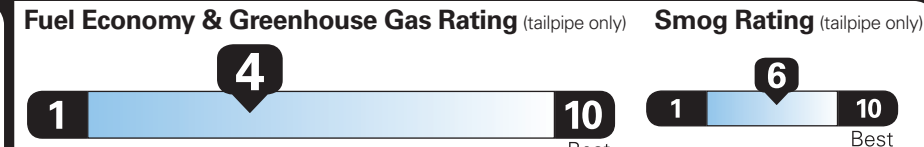

EPA DOT Fuel Economy and Environment

Gasoline Vehicle

Fuel Economy
18 MPG
combined city/hwy city highway
5.6 gallons per 100 miles

Standard SUVs range from 13 to 102 MPG. The best vehicle rates 140 MPGe.

You spend **$5,250**

more in fuel costs over 5 years compared to the average new vehicle.

Annual fuel cost **$3,000**