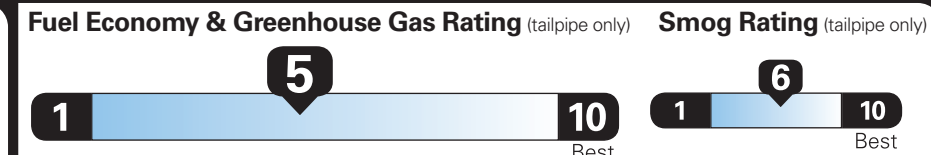

EPA DOT Fuel Economy and Environment

Gasoline Vehicle

Fuel Economy

25 MPG
combined city/hwy

24 city
26 highway

4.0 gallons per 100 miles

Spec. Purpose Vehicles range from 15 to 28 MPG. The best vehicle rates 132 MPGe.

You spend
$750

more in fuel costs over 5 years compared to the average new vehicle.

Annual fuel cost
$1,750