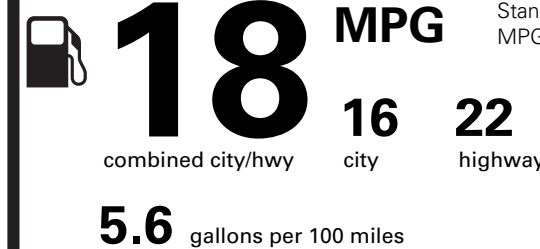

EPA DOT Fuel Economy and Environment

Gasoline Vehicle

Fuel Economy

Standard SUVs range from 13 to 102 MPG. The best vehicle rates 140 MPGe.

You spend **\$5,250** more in fuel costs over 5 years compared to the average new vehicle.