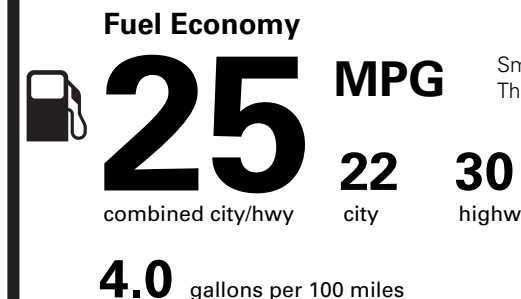

SAFETY/SECURITY

- ADVANCETRAC™ WITH RSC
- AIR BAG - DRIVER KNEE
- AIRBAGS-DUAL-STAGE FRONT
- AIRBAGS - SIDE IMPACT / CURTAINS
- AUTO HIGH BEAMS
- PRE-COLLISION ASSIST W/AEB
- SECURILOCK® PASSIVE ANTI-THEFT SYSTEM
- SOS POST CRASH SYSTEM

WARRANTY

- 4YR/50K MILE WARRANTY
- 4YR/50K PICKUPDELIVERY SVC
- 6YR/70K MI POWERTRAIN WA

INCLUDED ON THIS VEHICLE

(MSRP)

EQUIPMENT GROUP 201A

2,940.00

- RAIN SENSING WIPERS
- WINDSHIELD WIPER DE-ICER
- HEATED/VENTILATED D/P SEATS
- HEATED STEERING WHEEL
- WIRELESS CHARGING PAD
- LINCOLN CO-PILOT360 2.1 VISIO
- 360 DEGREE CAMERA
- FRONT PARKING SENSORS
- REAR PARKING SENSORS

OPTIONAL EQUIPMENT/OTHER

- 2024 MODEL YEAR
- PRISTINE WHITE MET 3C 750.00
- .REVERSE BRAKE ASSIST
- 245/45R20 99V A/S BSW TIRES
- PANORAMIC VISTA RF W/PWR SHADE 1,700.00
- JET APPEARANCE PACKAGE 2,000.00
- .ROOF RACK-BLACK W/O CROSSBARS
- .20" BLACK ALUMINUM WHEEL
- FRONT LICENSE PLATE BRACKET NO CHARGE

PRICE INFORMATION

BASE PRICE	$43,115.00
TOTAL OPTIONS/OTHER	7,390.00
TOTAL VEHICLE & OPTIONS/OTHER	50,505.00
DESTINATION & DELIVERY	1,395.00

EPA DOT Fuel Economy and Environment

Gasoline Vehicle

Small SUVs range from 14 to 123 MPG. The best vehicle rates 140 MPG.

You spend $1,000 more in fuel costs over 5 years compared to the average new vehicle.

Annual fuel cost $2,150