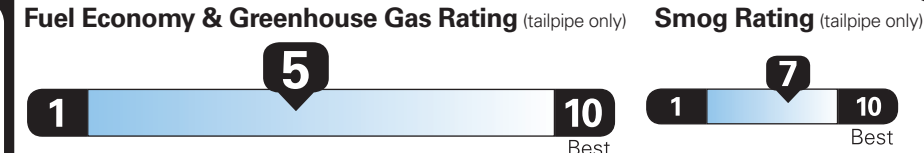

This vehicle emits 356 grams CO₂ per mile. The best emits 0 grams per mile (tailpipe only). Producing and distributing fuel also create emissions; learn more at fueleconomy.gov.

Actual results will vary for many reasons, including driving conditions and how you drive and maintain your vehicle. The average new vehicle gets 28 MPG and costs $9,750 to fuel over 5 years. Cost estimates are based on 15,000 miles per year at $3.60 per gallon. MPGe is miles per gasoline gallon equivalent. Vehicle emissions are a significant cause of climate change and smog.

fueleconomy.gov

Calculate personalized estimates and compare vehicles

Smartphone QR Code™

GOVERNMENT 5-STAR SAFETY RATINGS

Overall Vehicle Score ★★★★★

Based on the combined ratings of frontal, side and rollover. Should ONLY be compared to other vehicles of similar size and weight.

Frontal Crash Driver Passenger ★★★★★

Based on the risk of injury in a frontal impact. Should ONLY be compared to other vehicles of similar size and weight.

Side Crash Front seat Rear seat ★★★★★

Based on the risk of injury in a side impact.

Rollover ★★★★★

Based on the risk of rollover in a single-vehicle crash.

Star ratings range from 1 to 5 stars (★★★★★), with 5 being the highest. Source: National Highway Traffic Safety Administration (NHTSA). www.safercar.gov or 1-888-327-4236

THE LINCOLN WAY™ APP

Your Dashboard of Services & Features

1. Download the Lincoln Way app* and you can:
2. Remotely start, lock and unlock your vehicle
   - Locate your vehicle and check approximate fuel range
   - Receive vehicle health alerts

The Lincoln Connect™ modem is active and sending vehicle data (e.g., diagnostics) to Lincoln. See in-vehicle Settings for connectivity options.

Lincoln Protect™

Insist on Lincoln Protect! The only extended service plan fully backed by Lincoln and honored at every Lincoln dealership in the U.S., Canada and Mexico. See your Lincoln dealer or visit www.LincolnOwner.com

WARNING: Operating, servicing and maintaining a passenger vehicle, pickup truck, van, or off-road vehicle can expose you to chemicals including engine exhaust, carbon monoxide, phthalates, and lead, which are known to the State of California to cause cancer and birth defects or other reproductive harm. To minimize exposure, avoid breathing exhaust, do not idle the engine except as necessary, service your vehicle in a well-ventilated area and wear gloves or wash your hands frequently when servicing your vehicle. For more information go to www.P65Warnings.ca.gov/passenger-vehicle.

SCAN OR TEXT 5LRUL06158 TO 59173

Msg & Data rates may apply. Text HELP for help

www.lincoln.com/help/privacy-terms/

RAMP ONE	CT18	CONVOY
RAMP TWO	ITEM #: 22-S200 O/T 2	

TOTAL MSRP $51,900.00

LINCOLN AUTOMOTIVE FINANCIAL SERVICES

Whether you decide to lease or finance your vehicle, you'll find the choices that are right for you. See your Lincoln Dealer for details or visit www.lincolnafs.com.

RA021 N RD 2X 425 000213 01 02 24