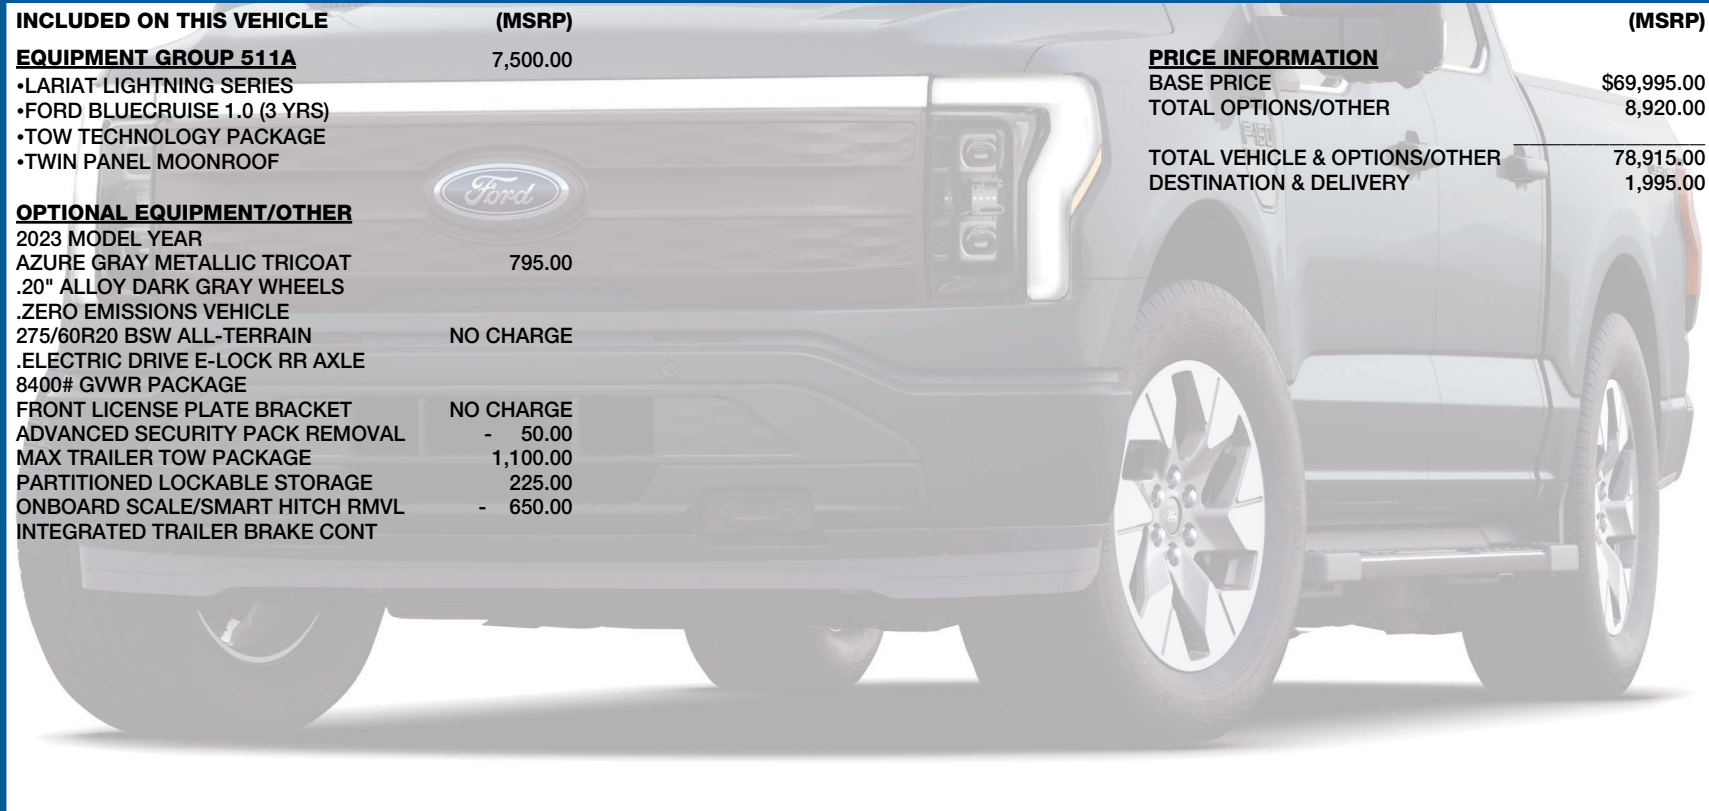

INCLUDED ON THIS VEHICLE

(MSRP)

EQUIPMENT GROUP 511A

7,500.00

- LARIAT LIGHTNING SERIES
- FORD BLUECRUISE 1.0 (3 YRS)
- TOW TECHNOLOGY PACKAGE
- TWIN PANEL MOONROOF

PRICE INFORMATION

BASE PRICE	\$69,995.00
TOTAL OPTIONS/OTHER	8,920.00
TOTAL VEHICLE & OPTIONS/OTHER	78,915.00
DESTINATION & DELIVERY	1,995.00

EPA DOT

Fuel Economy and Environment

Electric Vehicle

Fuel Economy

70 MPGe
combined city/hwy

Standard Pickup Trucks range from 12 to 70 MPGe. The best vehicle rates 132 MPGe.

You save **\$3,000** in fuel costs over 5 years compared to the average new vehicle.