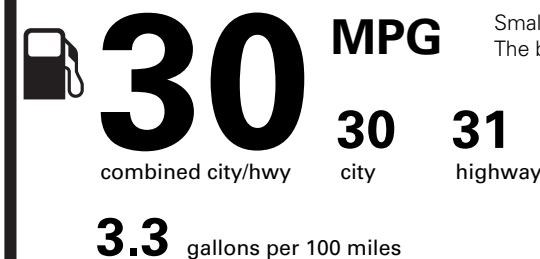

- ADVANCETRAC™ WITH RSC
- AIRBAGS-DUAL-STAGE FRONT
- AIRBAGS-SIDE IMPACT/SAFETY CANOPY SIDE AIR CURTAINS
- AUTO HIGH BEAMS
- PERIMETER ALARM
- PERSONAL SAFETY SYSTEM™
- PRE-COLLISION ASSIST W/AEB
- SOS POST-CRASH ALERT SYS™
- TIRE PRESSURE MONITOR SYS

WARRANTY

- 4YR/50K MILE WARRANTY
- 4YR/50K PICKUPDELIVERY SVC
- 6YR/70K MI POWERTRAIN WARR

INCLUDED ON THIS VEHICLE

(MSRP)

EQUIPMENT GROUP 201A

OPTIONAL EQUIPMENT/OTHER

- 2.0L GTDI FHEV 1,500.00
- SMILE STATE DISCOUNT - 1,500.00
- 50 STATE EMISSIONS NO CHARGE
- BLUECRUISE EQUIP: 90 DAY TRIAL NO CHARGE
- FRONT LICENSE PLATE BRACKET NO CHARGE

PRICE INFORMATION

BASE PRICE	$54,750.00
TOTAL OPTIONS/OTHER	
TOTAL VEHICLE & OPTIONS/OTHER	54,750.00
DESTINATION & DELIVERY	1,595.00

RESIDENCY RESTRICTIONS APPLY TO DISCOUNTS/SAVINGS - BASED ON CUSTOMER ZIP CODE. SEE DEALER FOR DETAILS.

TOTAL MSRP $56,345.00

RAMP ONE

CA7L

RAMP TWO

CONVOY

ITEM #:

67-S202 O/T 2

Whether you decide to lease or finance your vehicle, you'll find the choices that are right for you. See your Lincoln Dealer for details or visit www.lincolnafs.com.

RB023 N RD82X 435 001149 02 02 24

This label is affixed pursuant to the Federal Automobile Information Disclosure Act. Gasoline, License, and Title Fees, State and Local taxes are not included. Dealer installed options or accessories are not included unless listed above.

EPA DOT Fuel Economy and Environment

Gasoline Vehicle

Fuel Economy

Small SUVs range from 14 to 123 MPG. The best vehicle rates 140 MPGe.

You save $750

in fuel costs over 5 years compared to the average new vehicle.

Annual fuel cost $1,800